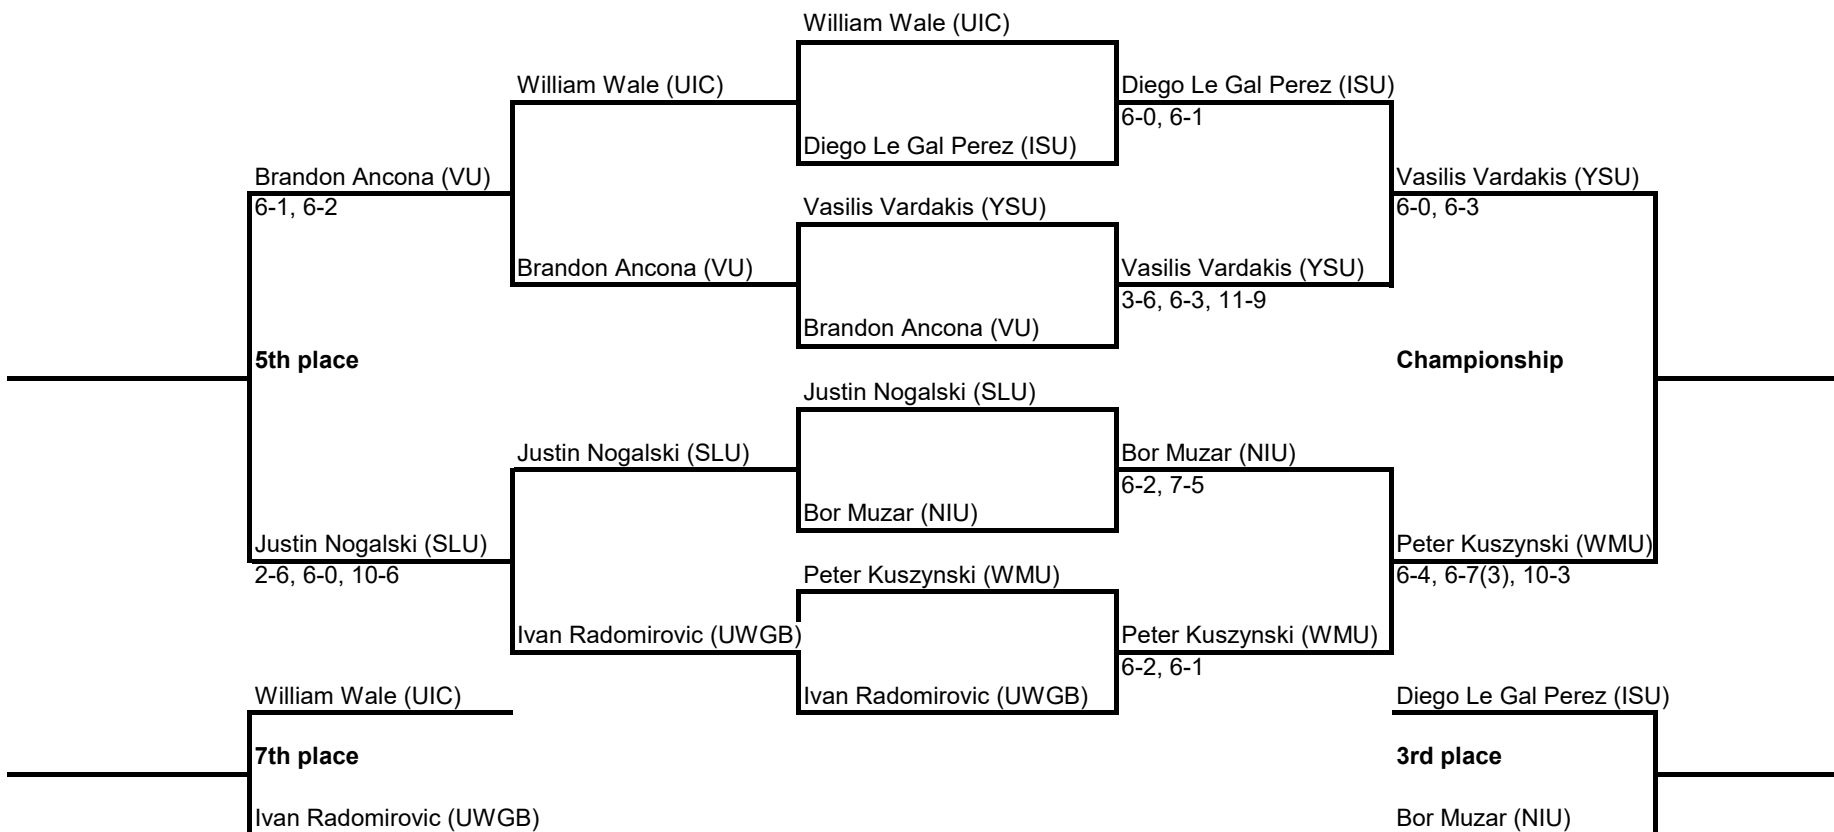

River Forest Collegiate Invitational

An Intercollegiate Tennis Association Sanctioned Event

Hosted by Northern Illinois University & the River Forest Tennis Club 9/13-15/2019

#1 Singles Draw

River Forest Collegiate Invitational

An Intercollegiate Tennis Association Sanctioned Event

Hosted by Northern Illinois University & the River Forest Tennis Club 9/13-15/2019

#2 Singles Draw

River Forest Collegiate Invitational

An Intercollegiate Tennis Association Sanctioned Event

Hosted by Northern Illinois University & the River Forest Tennis Club 9/13-15/2019

#3 Singles Draw

River Forest Collegiate Invitational

An Intercollegiate Tennis Association Sanctioned Event

Hosted by Northern Illinois University & the River Forest Tennis Club 9/13-15/2019