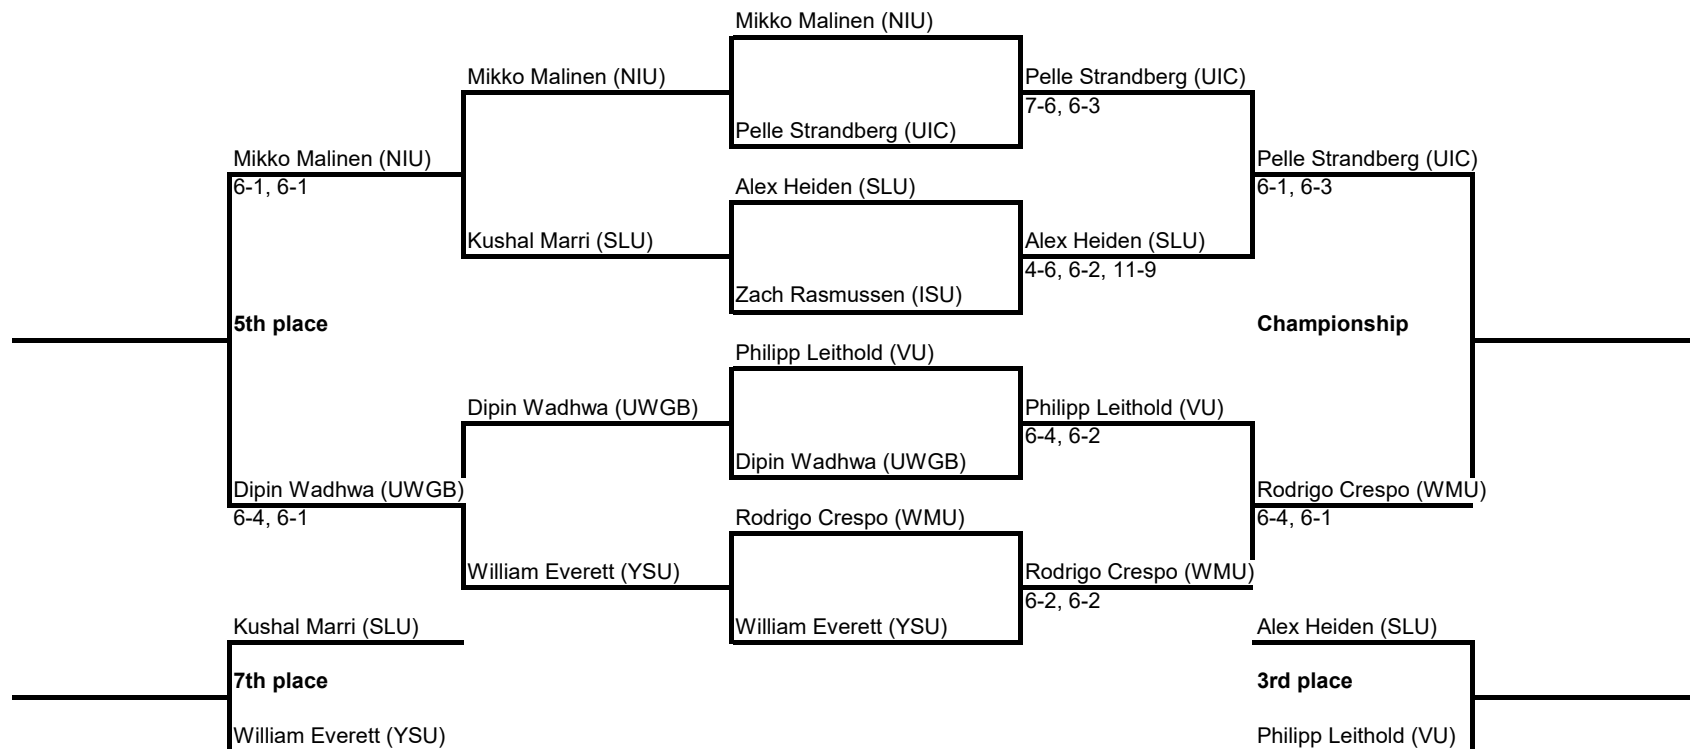

An Intercollegiate Tennis Association Sanctioned Event

Hosted by Northern Illinois University & the River Forest Tennis Club 9/13-15/2019

#2 Singles Draw

River Forest Collegiate Invitational

An Intercollegiate Tennis Association Sanctioned Event

Hosted by Northern Illinois University & the River Forest Tennis Club 9/13-15/2019

#3 Singles Draw

River Forest Collegiate Invitational

An Intercollegiate Tennis Association Sanctioned Event

Hosted by Northern Illinois University & the River Forest Tennis Club 9/13-15/2019

#4 Singles Draw

River Forest Collegiate Invitational

An Intercollegiate Tennis Association Sanctioned Event

Hosted by Northern Illinois University & the River Forest Tennis Club 9/13-15/2019

#5 Singles Draw

River Forest Collegiate Invitational

An Intercollegiate Tennis Association Sanctioned Event

Hosted by Northern Illinois University & the River Forest Tennis Club 9/13-15/2019

#6 Singles Draw

River Forest Collegiate Invitational
An Intercollegiate Tennis Association Sanctioned Event
Hosted by Northern Illinois University & the River Forest Tennis Club 9/13-15/16