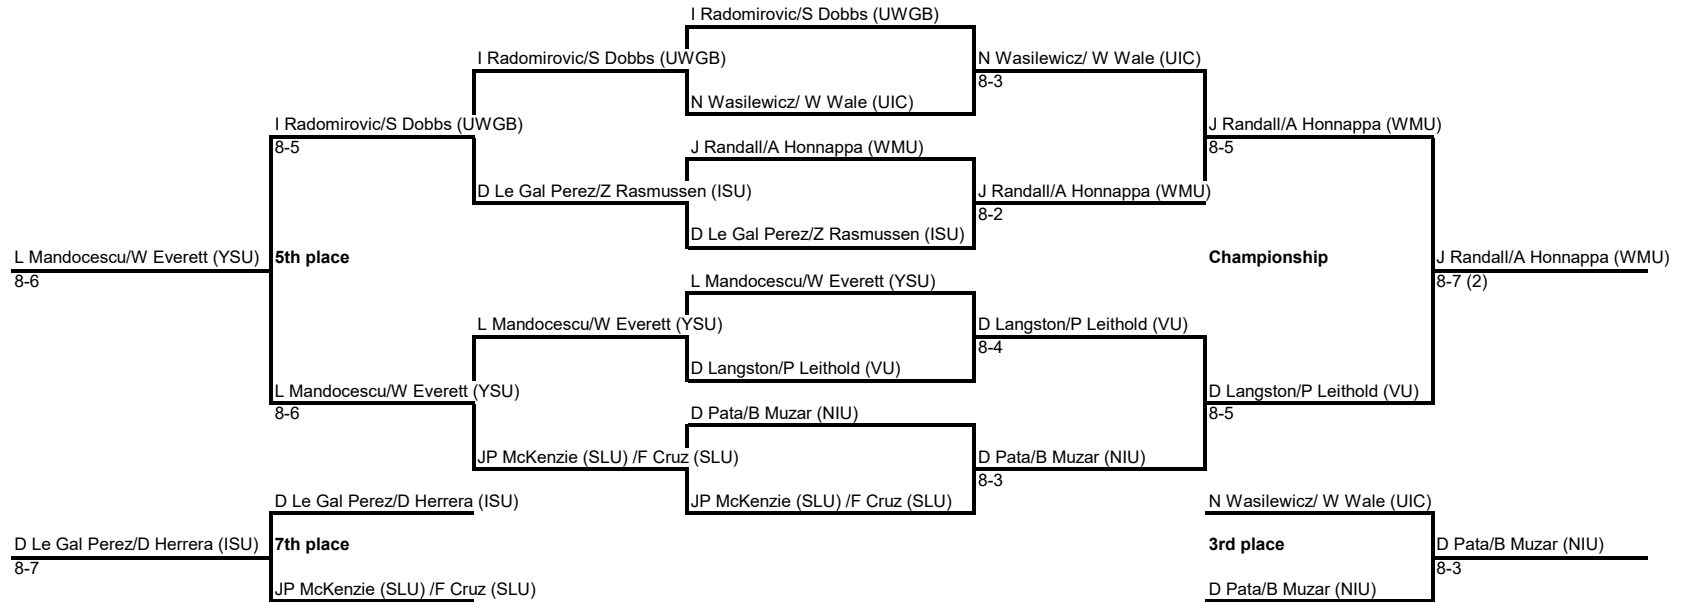

River Forest Collegiate Invitational

An Intercollegiate Tennis Association Sanctioned Event

Hosted by Northern Illinois University & the River Forest Tennis Club 9/13-15/2019

#6 Singles Draw

River Forest Collegiate Invitational
An Intercollegiate Tennis Association Sanctioned Event
Hosted by Northern Illinois University & the River Forest Tennis Club 9/13-15/16

#7 Singles Draw

Round 1 - Friday

*** Brandon Lew (ISU)

Kushal Marri (SLU)

Alvaro DelaFuente (UIC)
Alvaro DelaFuente (UIC) 6-4, 7-5

Round 2 - Saturday

Round 3 - Sunday

River Forest Collegiate Invitational

An Intercollegiate Tennis Association Sanctioned Event

Hosted by Northern Illinois University & the River Forest Tennis Club 9/13-15/2019

#1 Doubles Draw

River Forest Collegiate Invitational

An Intercollegiate Tennis Association Sanctioned Event

Hosted by Northern Illinois University & the River Forest Tennis Club 9/13-15/2019

#2 Doubles Draw

River Forest Collegiate Invitational

An Intercollegiate Tennis Association Sanctioned Event

Hosted by Northern Illinois University & the River Forest Tennis Club 9/13-15/2019