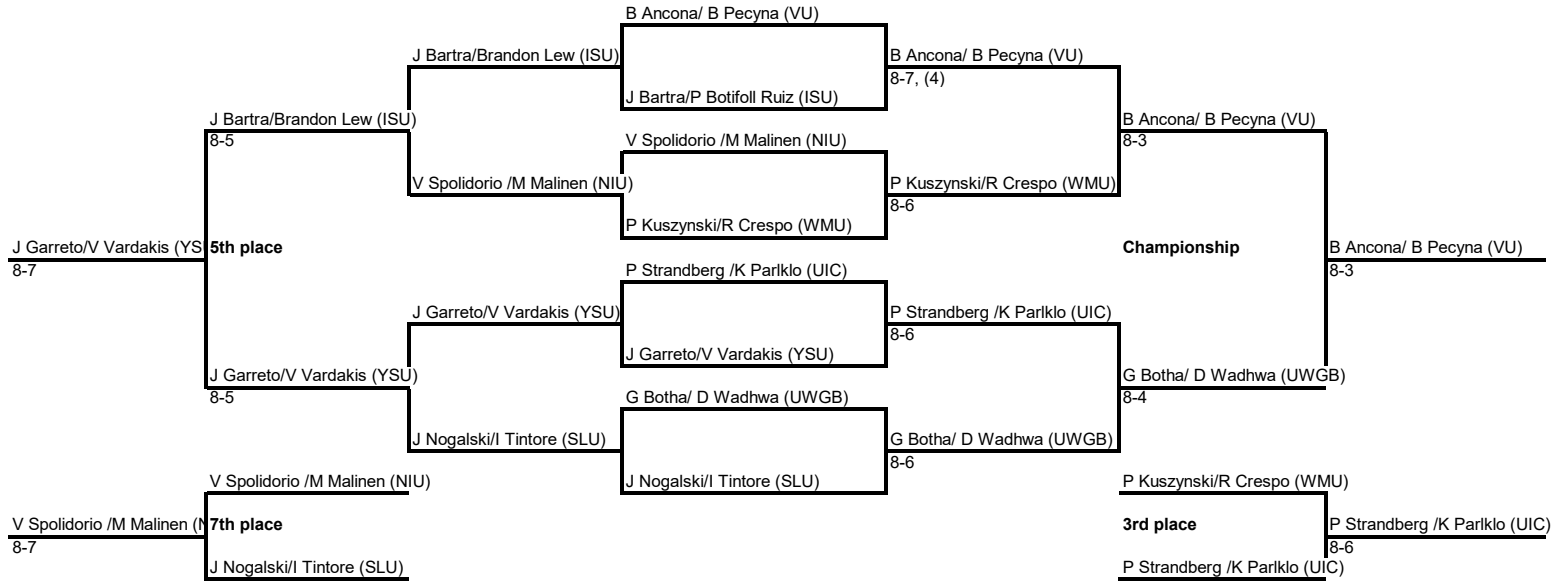

River Forest Collegiate Invitational

An Intercollegiate Tennis Association Sanctioned Event

Hosted by Northern Illinois University & the River Forest Tennis Club 9/13-15/2019

#6 Singles Draw

River Forest Collegiate Invitational
An Intercollegiate Tennis Association Sanctioned Event
Hosted by Northern Illinois University & the River Forest Tennis Club 9/13-15/16

#7 Singles Draw

Round 1 - Friday

*** Brandon Lew (ISU)

Kushal Marri (SLU)

Alvaro DelaFuente (UIC)
Alvaro DelaFuente (UIC) 6-4, 7-5

Round 2 - Saturday

Round 3 - Sunday

River Forest Collegiate Invitational

An Intercollegiate Tennis Association Sanctioned Event

Hosted by Northern Illinois University & the River Forest Tennis Club 9/13-15/2019

#1 Doubles Draw

River Forest Collegiate Invitational

An Intercollegiate Tennis Association Sanctioned Event

Hosted by Northern Illinois University & the River Forest Tennis Club 9/13-15/2019

#2 Doubles Draw

River Forest Collegiate Invitational

An Intercollegiate Tennis Association Sanctioned Event

Hosted by Northern Illinois University & the River Forest Tennis Club 9/13-15/2019