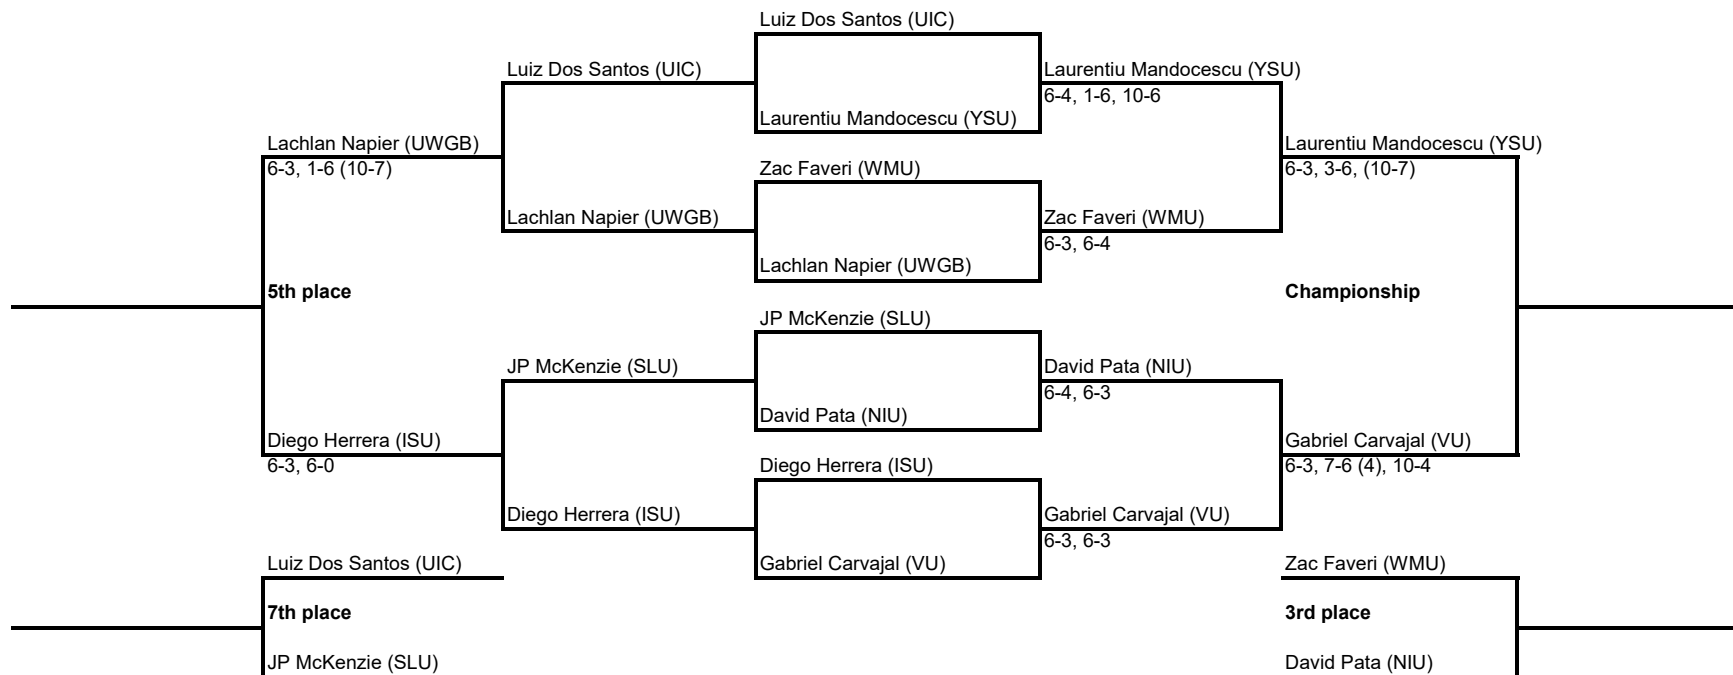

River Forest Collegiate Invitational

An Intercollegiate Tennis Association Sanctioned Event

Hosted by Northern Illinois University & the River Forest Tennis Club 9/13-15/2019

#1 Singles Draw

River Forest Collegiate Invitational

An Intercollegiate Tennis Association Sanctioned Event

Hosted by Northern Illinois University & the River Forest Tennis Club 9/13-15/2019

#2 Singles Draw

River Forest Collegiate Invitational

An Intercollegiate Tennis Association Sanctioned Event

Hosted by Northern Illinois University & the River Forest Tennis Club 9/13-15/2019

#3 Singles Draw

River Forest Collegiate Invitational

An Intercollegiate Tennis Association Sanctioned Event

Hosted by Northern Illinois University & the River Forest Tennis Club 9/13-15/2019