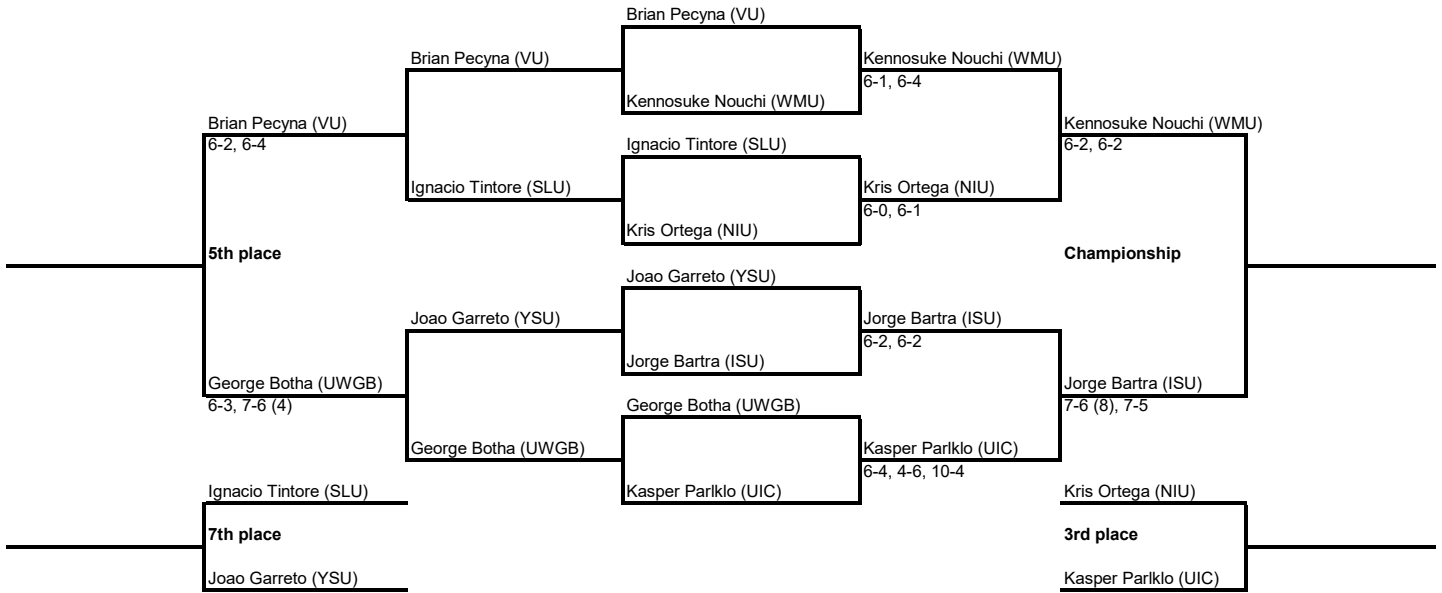

River Forest Collegiate Invitational

An Intercollegiate Tennis Association Sanctioned Event

Hosted by Northern Illinois University & the River Forest Tennis Club 9/13-15/2019

#1 Singles Draw

River Forest Collegiate Invitational

An Intercollegiate Tennis Association Sanctioned Event

Hosted by Northern Illinois University & the River Forest Tennis Club 9/13-15/2019

#2 Singles Draw

River Forest Collegiate Invitational

An Intercollegiate Tennis Association Sanctioned Event

Hosted by Northern Illinois University & the River Forest Tennis Club 9/13-15/2019

#3 Singles Draw

River Forest Collegiate Invitational

An Intercollegiate Tennis Association Sanctioned Event

Hosted by Northern Illinois University & the River Forest Tennis Club 9/13-15/2019