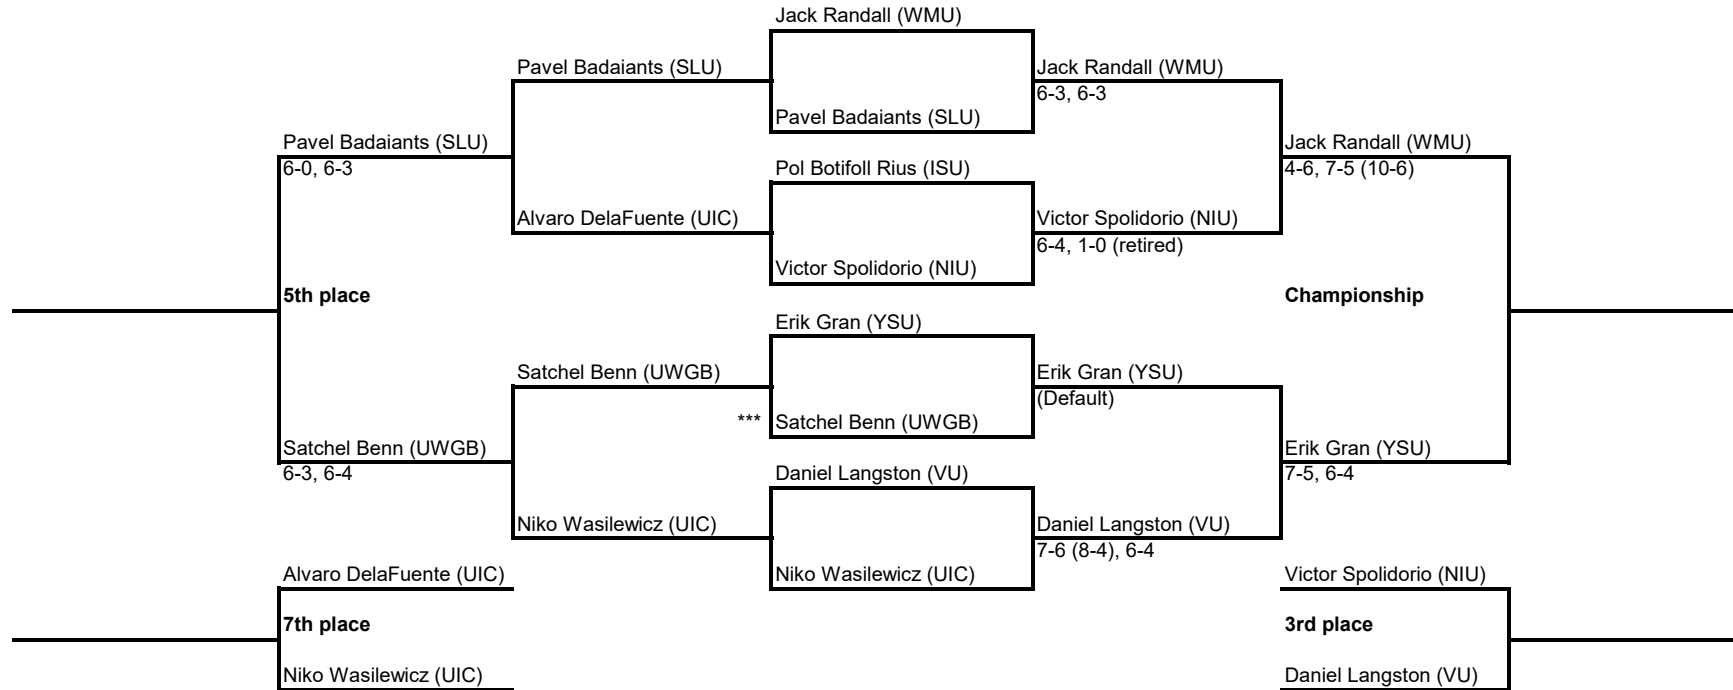

An Intercollegiate Tennis Association Sanctioned Event

Hosted by Northern Illinois University & the River Forest Tennis Club 9/13-15/2019

#2 Singles Draw

River Forest Collegiate Invitational

An Intercollegiate Tennis Association Sanctioned Event

Hosted by Northern Illinois University & the River Forest Tennis Club 9/13-15/2019

#3 Singles Draw

River Forest Collegiate Invitational

An Intercollegiate Tennis Association Sanctioned Event

Hosted by Northern Illinois University & the River Forest Tennis Club 9/13-15/2019

#4 Singles Draw

River Forest Collegiate Invitational

An Intercollegiate Tennis Association Sanctioned Event

Hosted by Northern Illinois University & the River Forest Tennis Club 9/13-15/2019

#5 Singles Draw