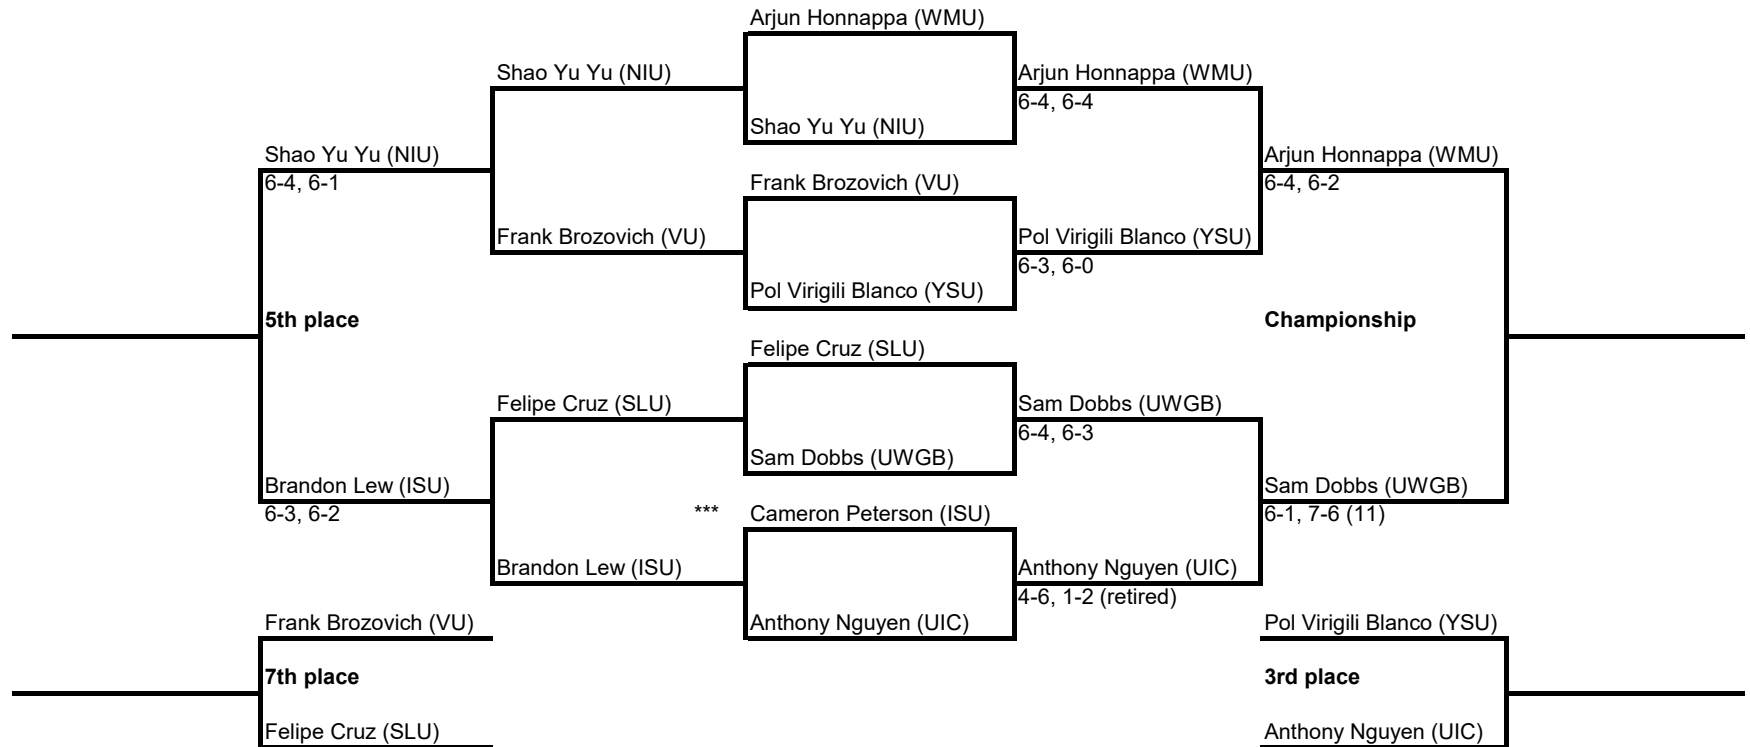

An Intercollegiate Tennis Association Sanctioned Event

Hosted by Northern Illinois University & the River Forest Tennis Club 9/13-15/2019

#2 Singles Draw

River Forest Collegiate Invitational

An Intercollegiate Tennis Association Sanctioned Event

Hosted by Northern Illinois University & the River Forest Tennis Club 9/13-15/2019

#3 Singles Draw

River Forest Collegiate Invitational

An Intercollegiate Tennis Association Sanctioned Event

Hosted by Northern Illinois University & the River Forest Tennis Club 9/13-15/2019

#4 Singles Draw

River Forest Collegiate Invitational

An Intercollegiate Tennis Association Sanctioned Event

Hosted by Northern Illinois University & the River Forest Tennis Club 9/13-15/2019

#5 Singles Draw

River Forest Collegiate Invitational

An Intercollegiate Tennis Association Sanctioned Event

Hosted by Northern Illinois University & the River Forest Tennis Club 9/13-15/2019

#6 Singles Draw

River Forest Collegiate Invitational
An Intercollegiate Tennis Association Sanctioned Event
Hosted by Northern Illinois University & the River Forest Tennis Club 9/13-15/16