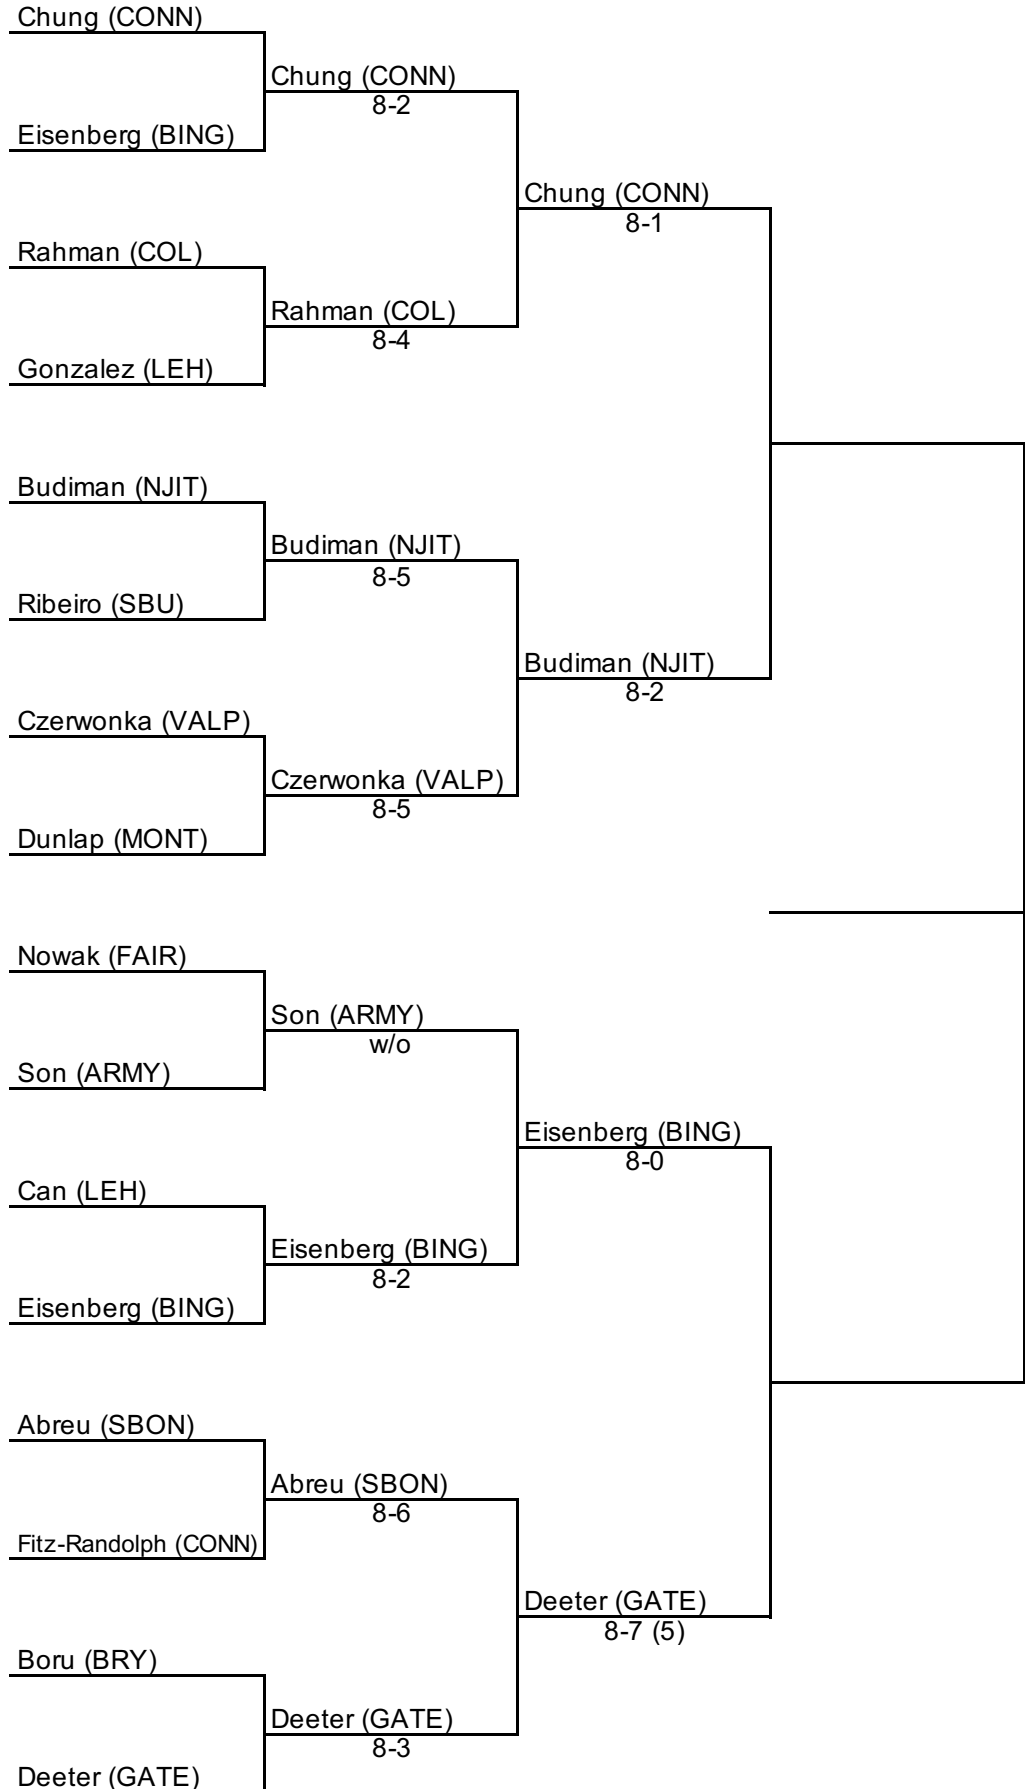

West Point Invitational - A Singles Consolation

September 28-30, 2018