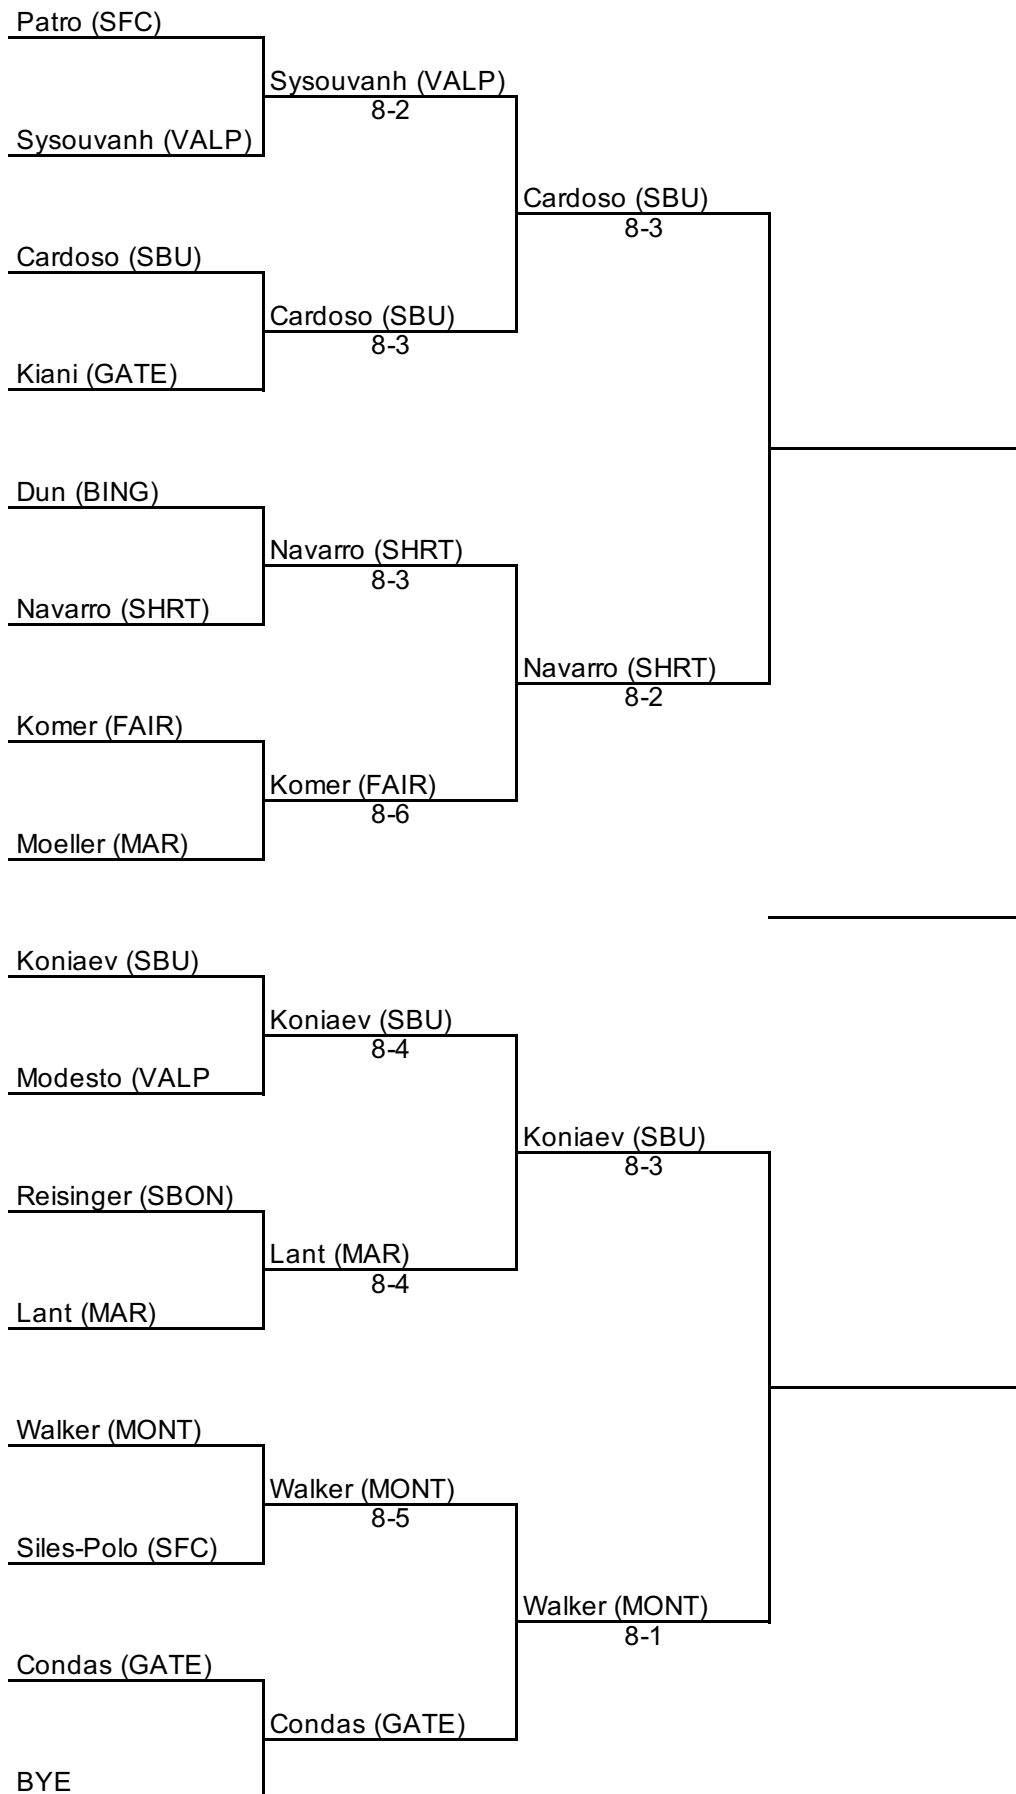

**West Point Invitational - D Singles**  
September 28-30, 2018

**(1) Stephanie Dolehide (ARMY)**

Lauren Santarsiero (SHRT) (1) Dolehide (ARMY) 8-3

Mia Wong (SBU) (1) Dolehide (ARMY) 6-1, 6-3

Amy Zammarieh (QUIN) Zammarieh (QUIN) 8-3