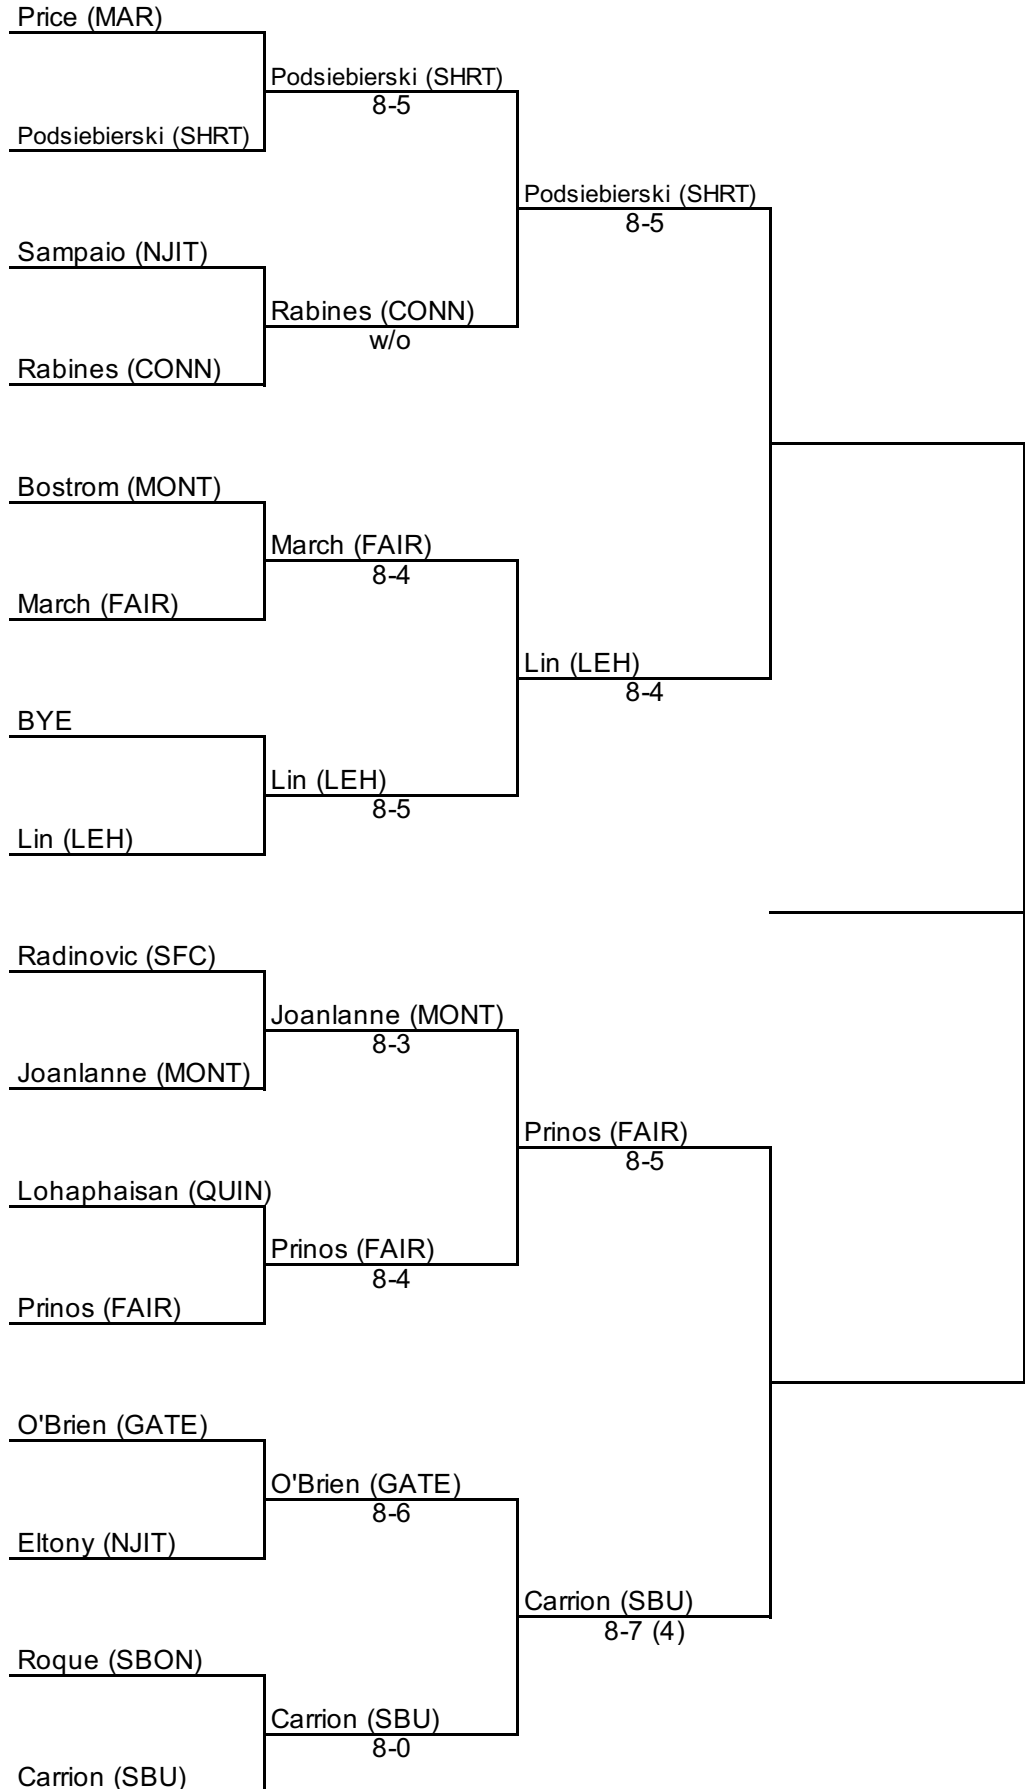

**West Point Invitational - B Singles**  
September 28-30, 2018

**(1) Dina Hegab (CUSE)**

**West Point Invitational - B Singles Consolation**

September 28-30, 2018

**West Point Invitational - C Singles**  
September 28-30, 2018