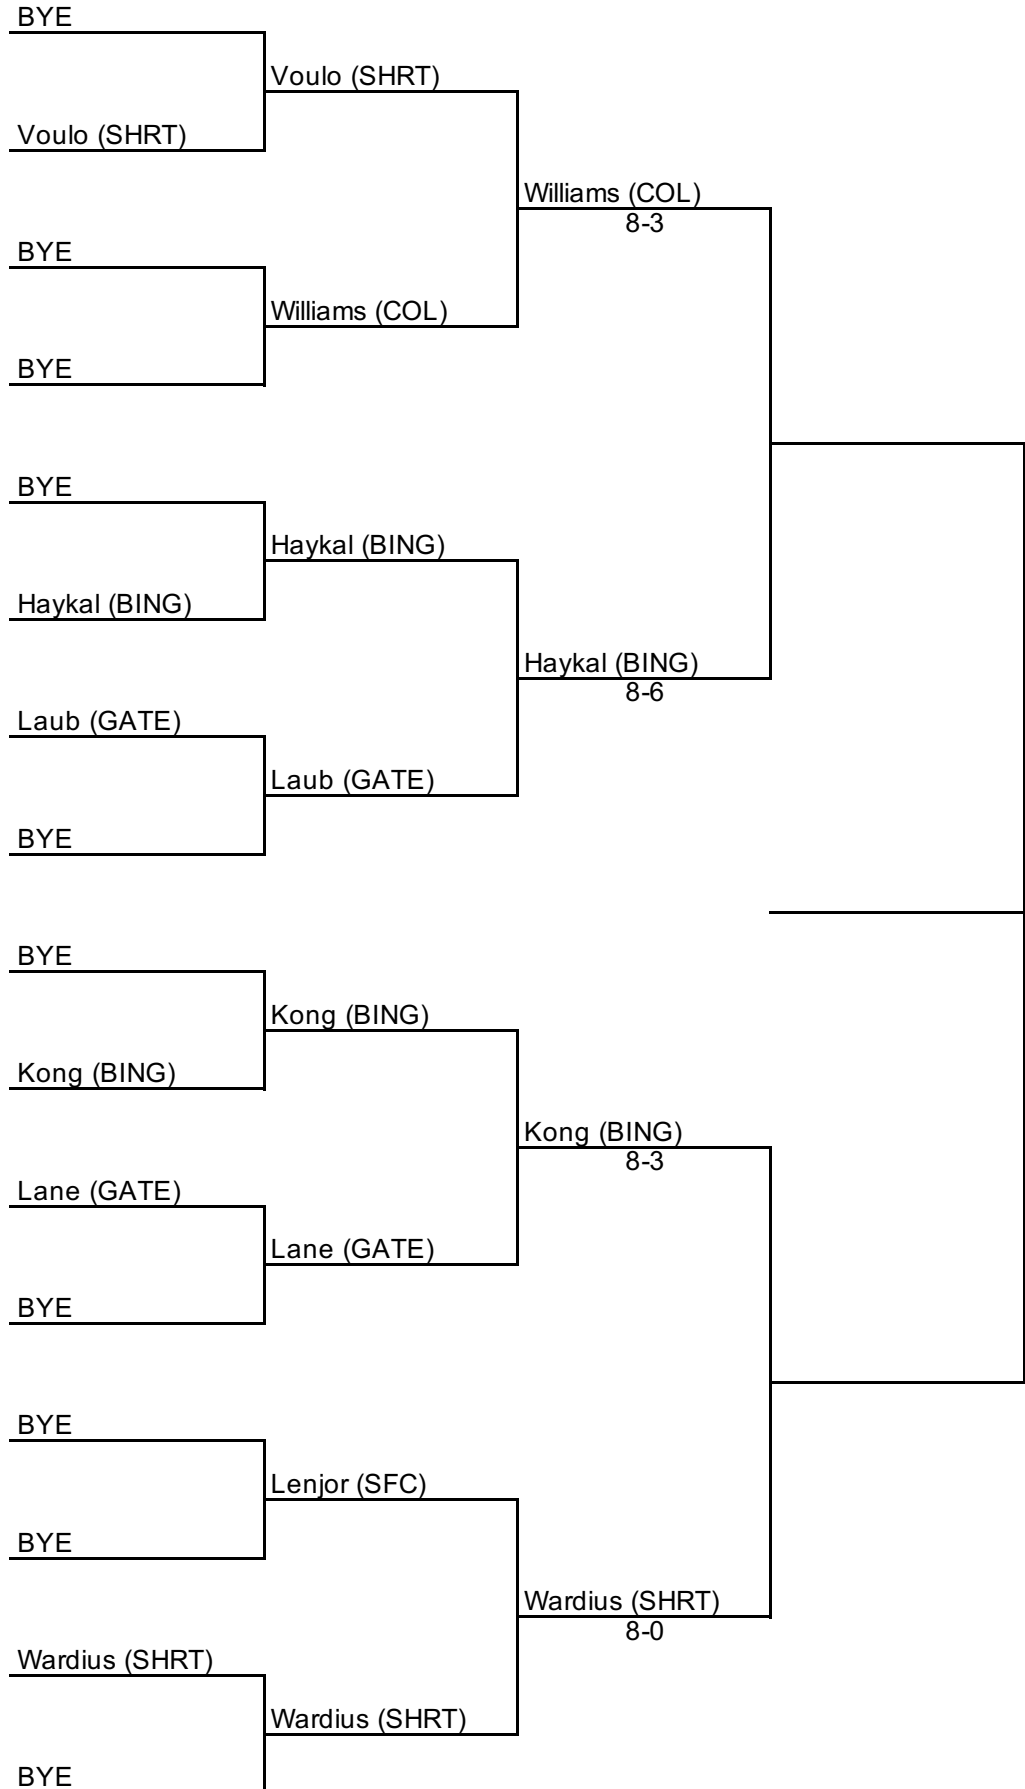

**(2) Bridget Mayfield (ARMY)**

(2) Mayfield (ARMY)

BYE

**West Point Invitational - E Singles Consolation**  
September 28-30, 2018

**West Point Invitational - A Doubles**  
September 28-30, 2018

**(1) Yusupova/Hegab (CUSE)**