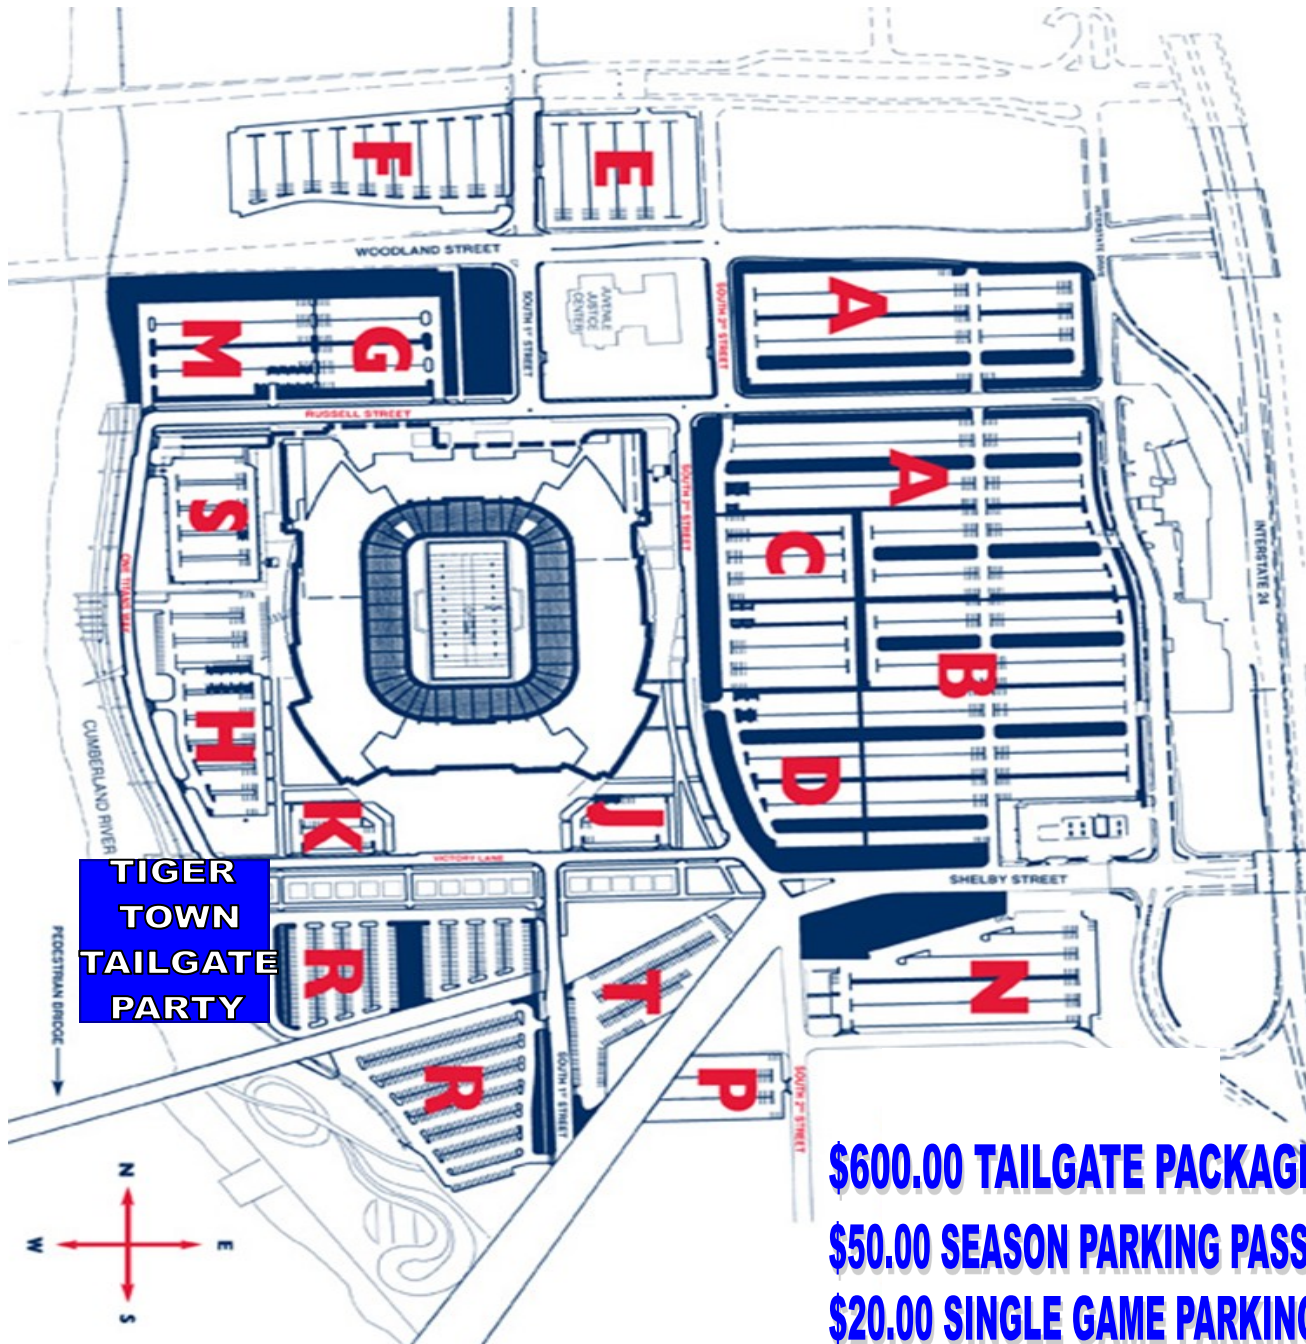

## SEASON TICKET HOLDER LOTS

LOT A

LOT B

LOT C TSUAA MEMBERS  
ONLY

LOT D

LOT J (ADA)

## SINGLE GAME PARKING LOTS

LOT R  
LOT K (ADA)

**TIGER  
TOWN  
TAILGATE  
PARTY**

**\$600.00 TAILGATE PACKAGE**  
**\$50.00 SEASON PARKING PASS**  
**\$20.00 SINGLE GAME PARKING**