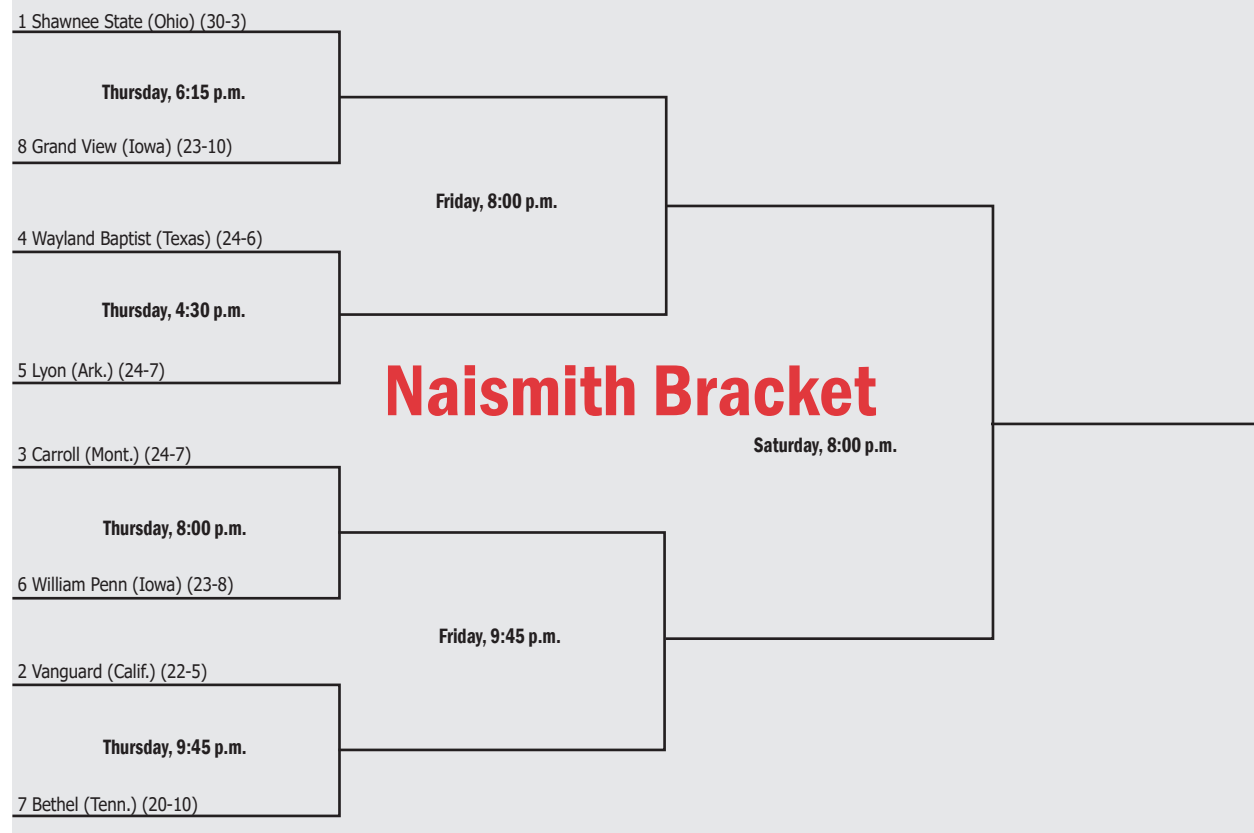

2018 NAIA Division I Women's Basketball National Championship

Rimrock Auto Arena at MetraPark - Billings, Mont.

First Round March 14-15   **Second Round** March 16   **Quarterfinals** March 17   **Semifinals** March 19   **Championship** March 20   **Semifinals** March 19   **Quarterfinals** March 17   **Second Round** March 16   **First Round** March 14-15

Presented by

NATIONAL CHAMPION

Tuesday, 7:00 p.m.
Live on **ESPN3**