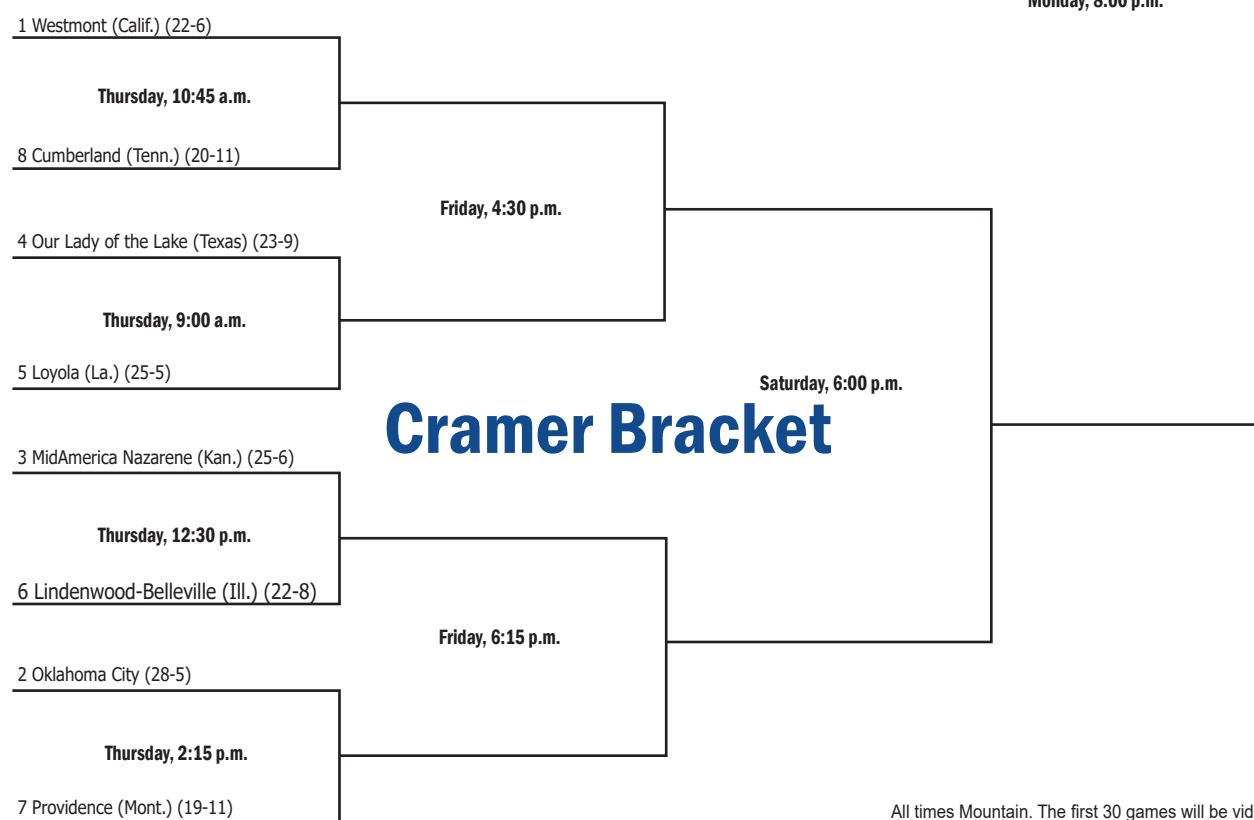

2018 NAIA Division I Women's Basketball National Championship

Rimrock Auto Arena at MetraPark - Billings, Mont.

First Round March 14-15   **Second Round** March 16   **Quarterfinals** March 17   **Semifinals** March 19   **Championship** March 20   **Semifinals** March 19   **Quarterfinals** March 17   **Second Round** March 16   **First Round** March 14-15

Presented by

NATIONAL CHAMPION

Tuesday, 7:00 p.m.
Live on **ESPN3**