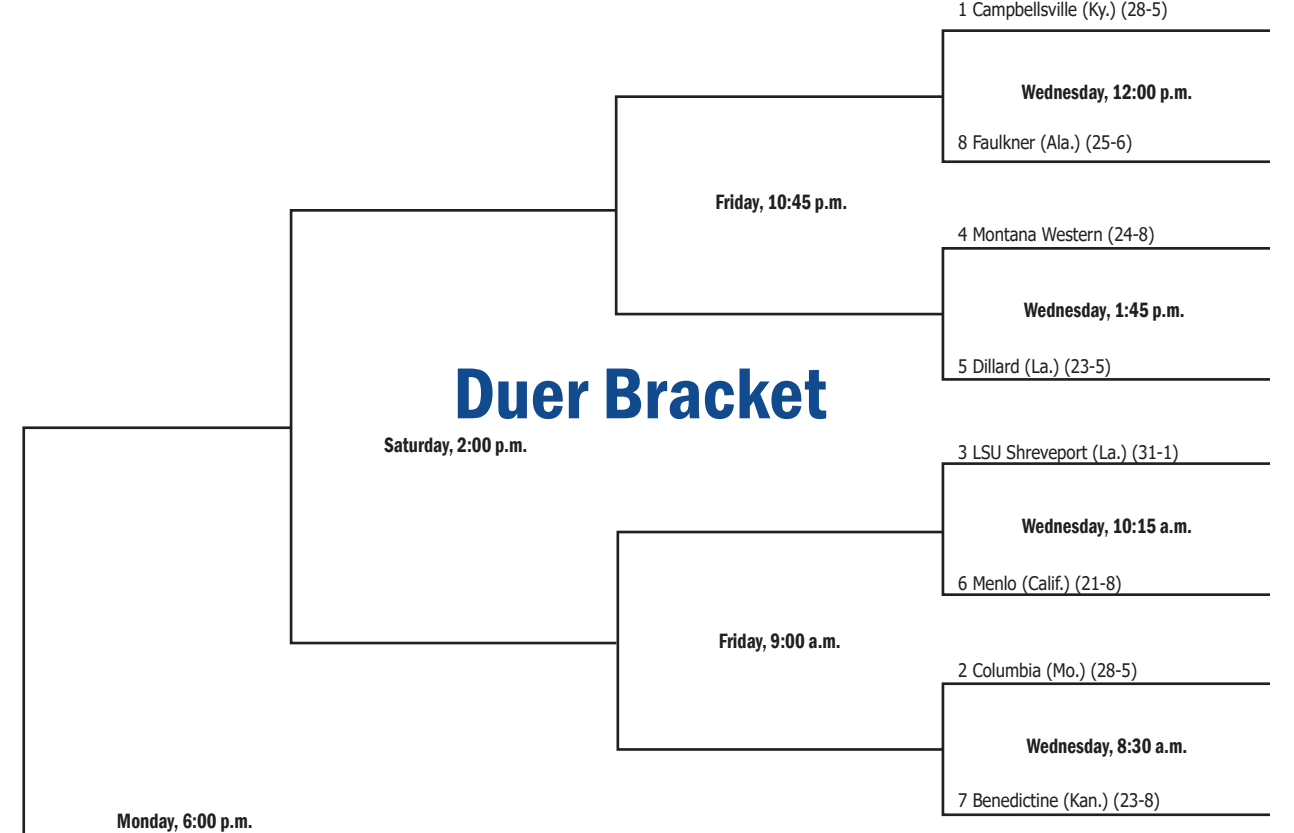

All times Mountain. The first 30 games will be video-streamed by Stretch Internet at www.NAIANetwork.com. The Championship final will be distributed nationally on ESPN3.com.