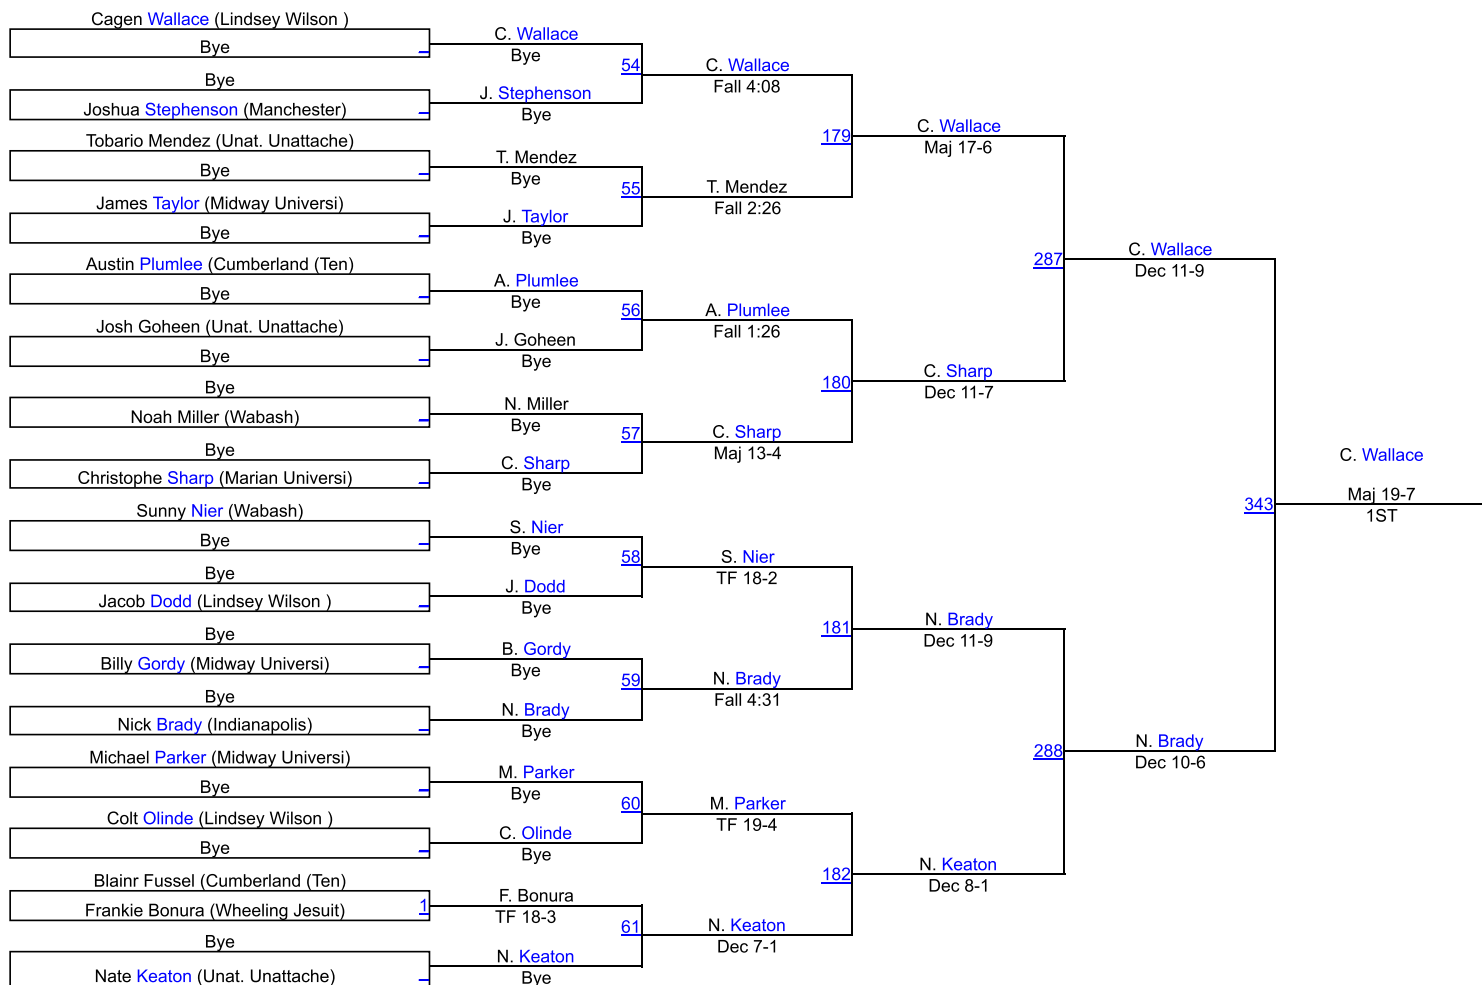

# Indiana Little State

Open 125