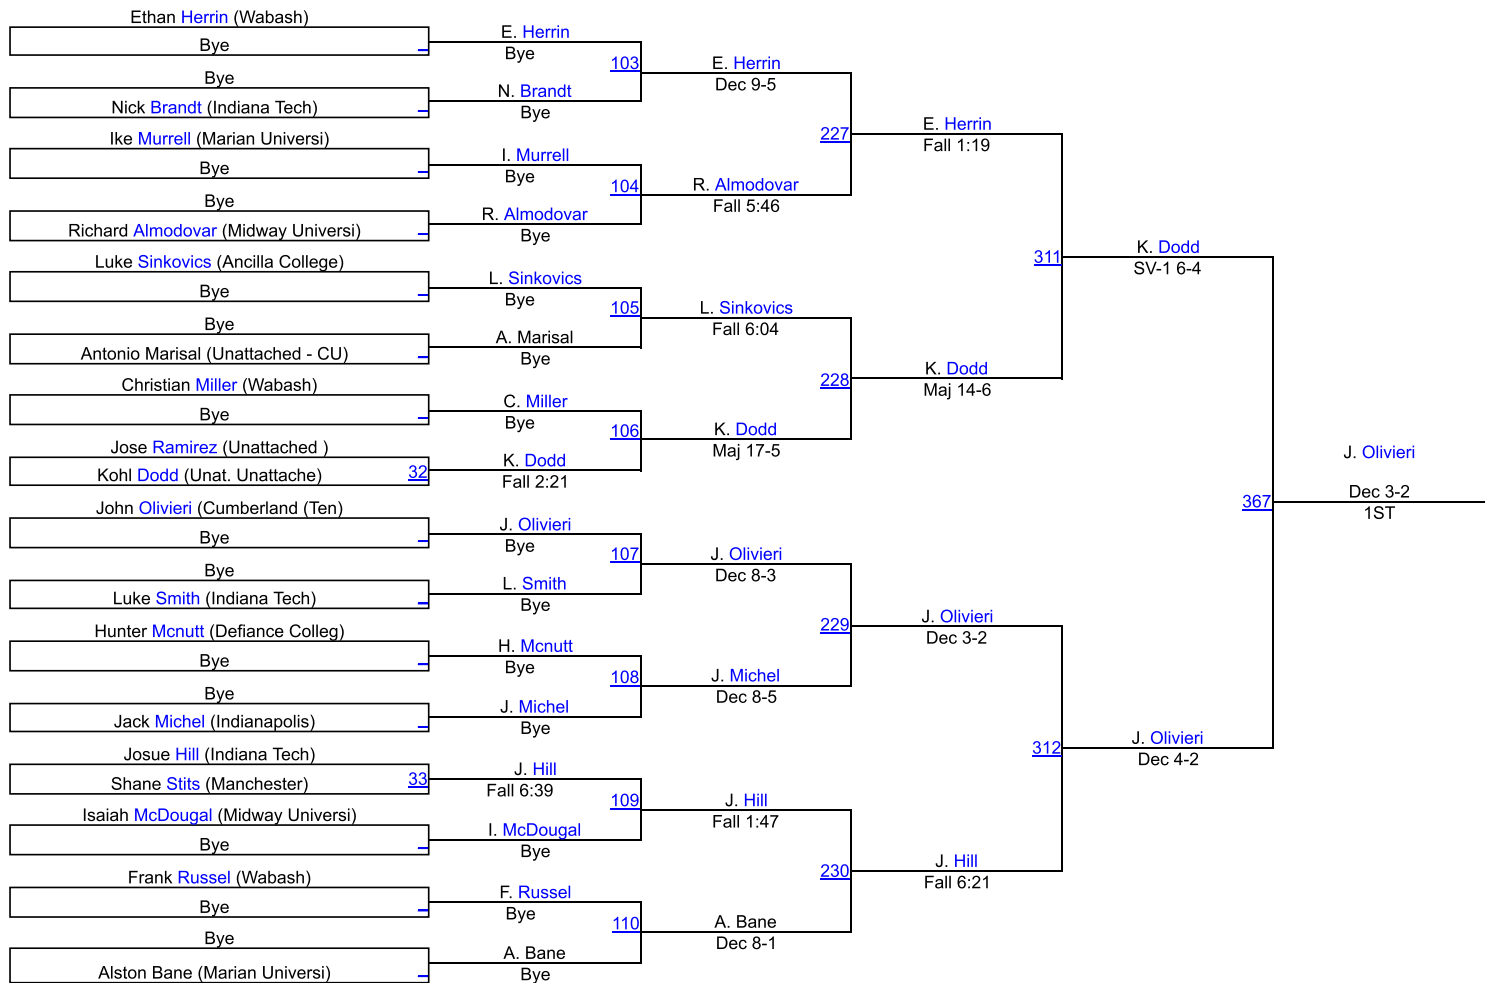

Indiana Little State

Open 184