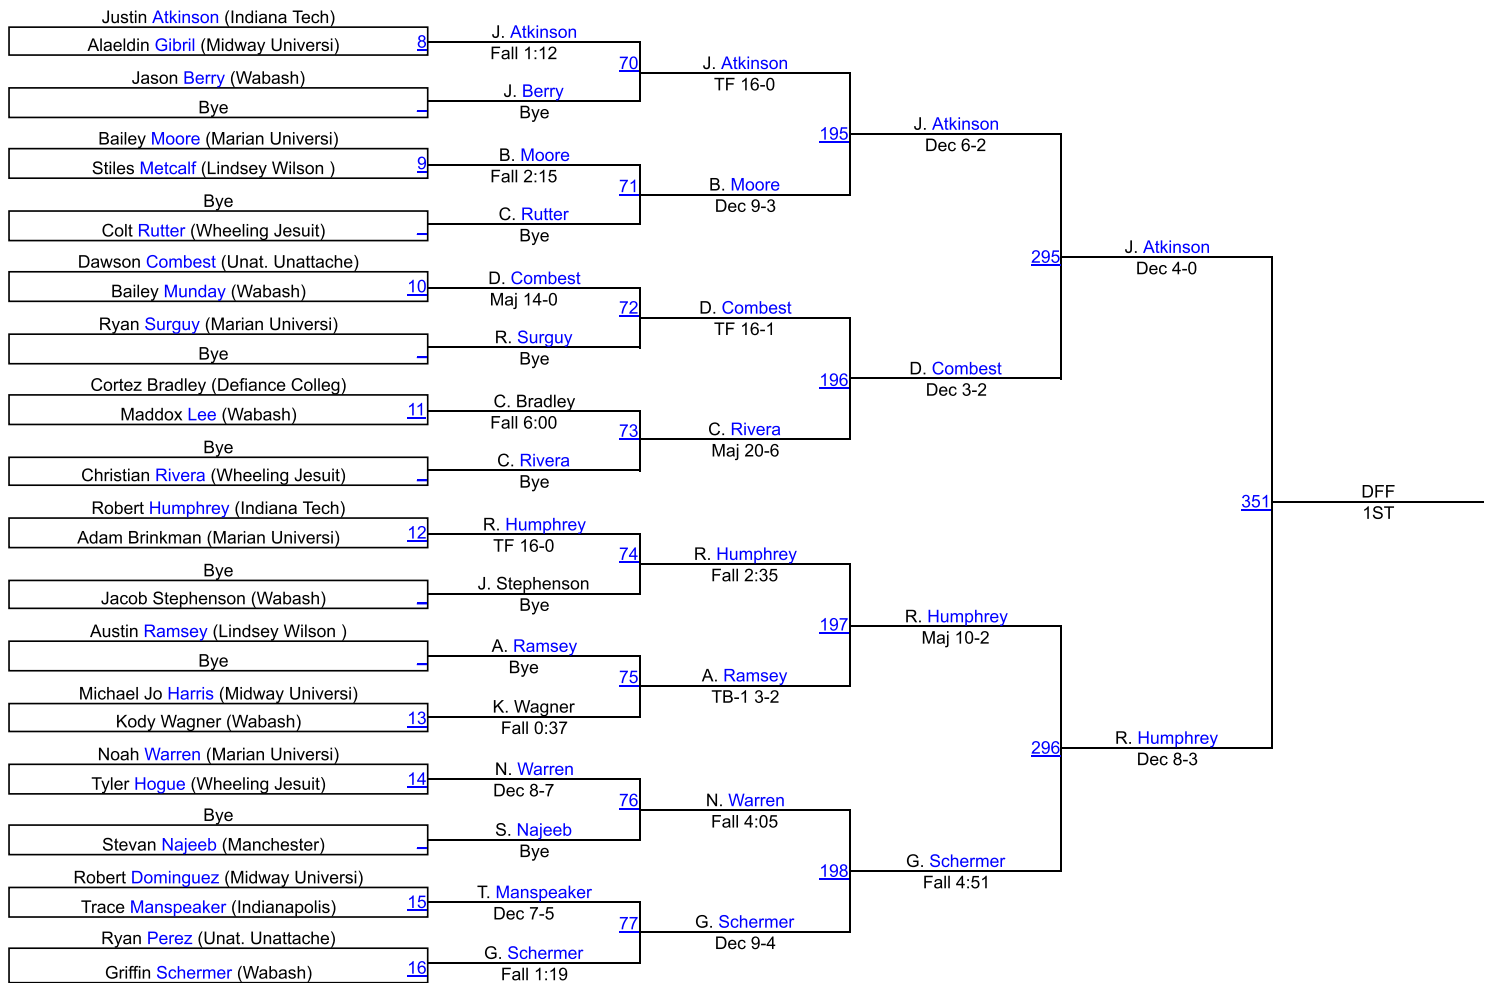

Indiana Little State

Open 149