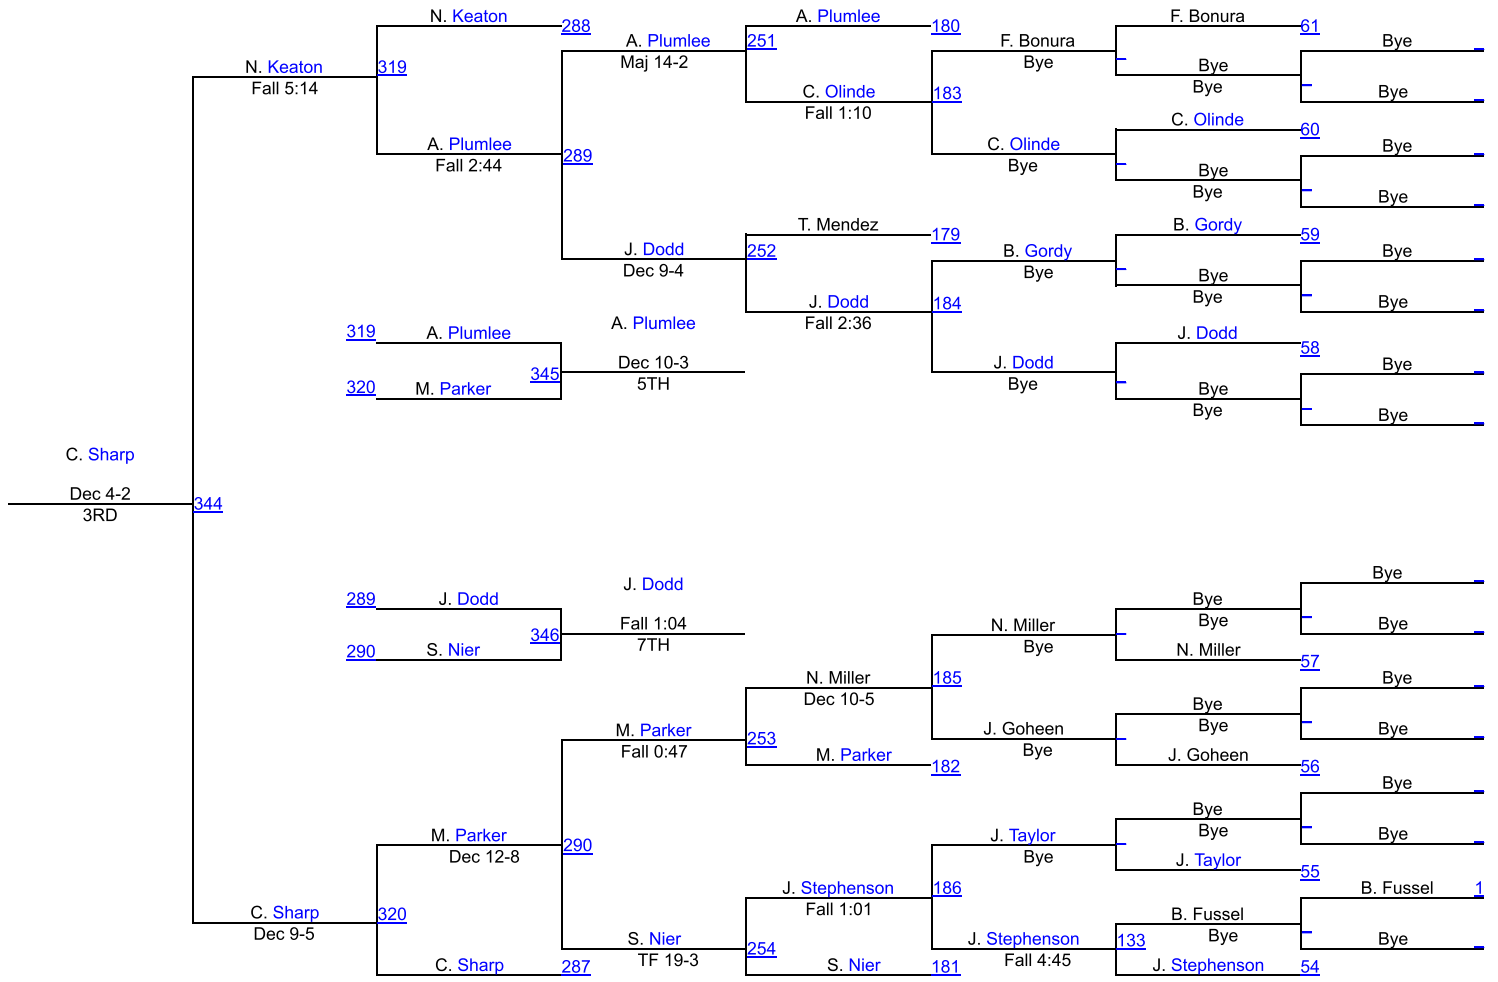

# Indiana Little State

Open 125

# Open 125

# Indiana Little State

Open 141