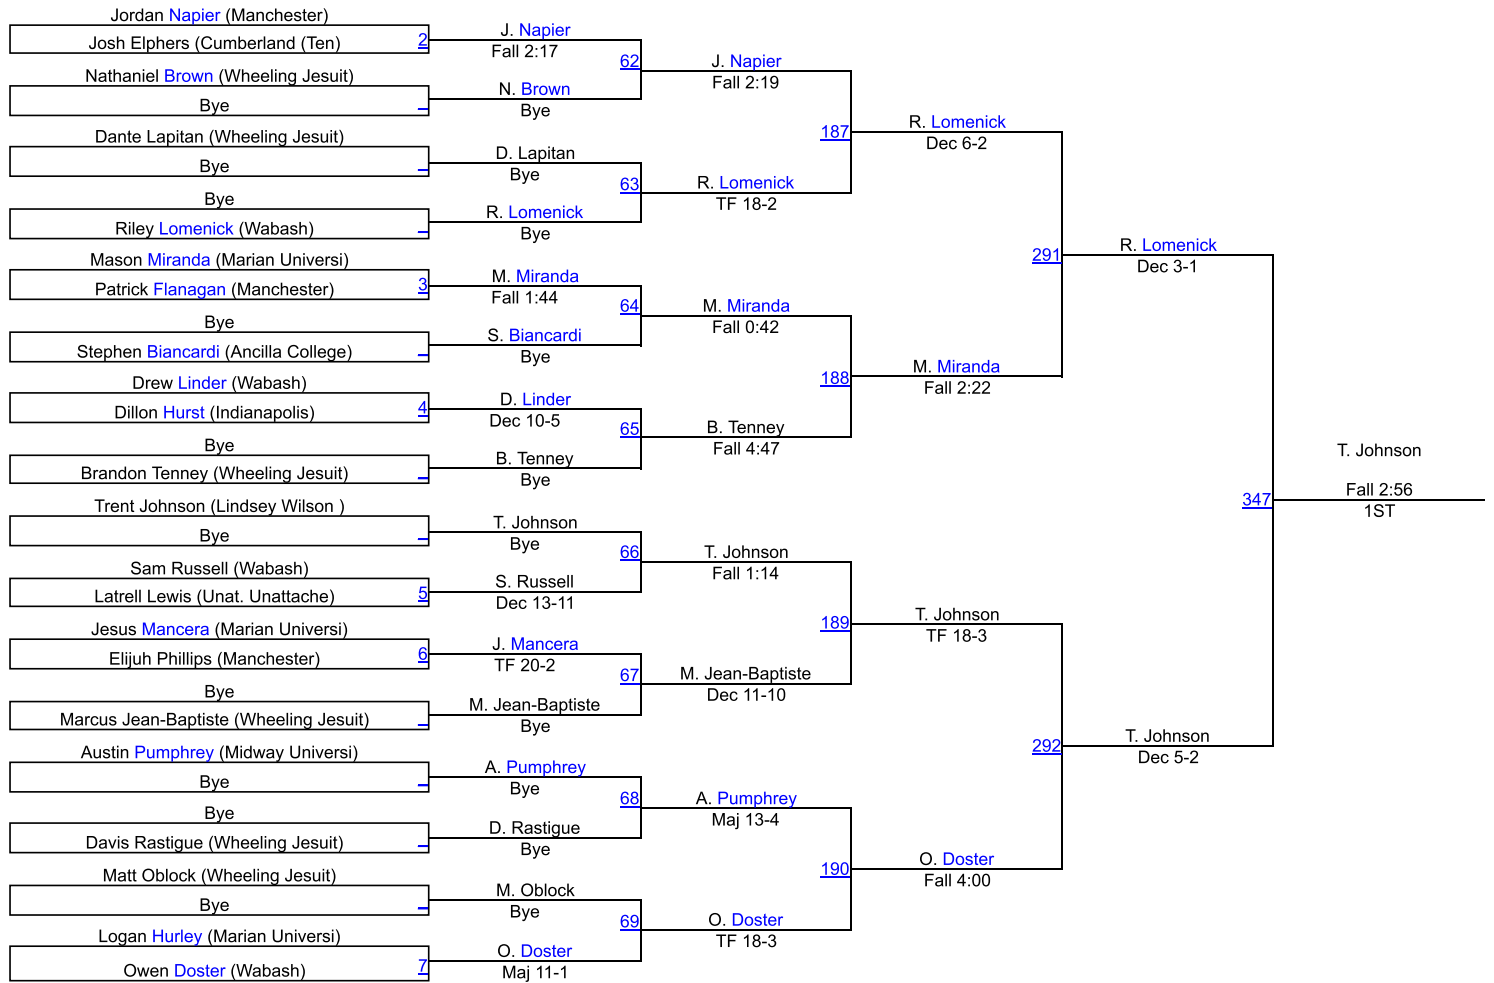

Indiana Little State

Open 141