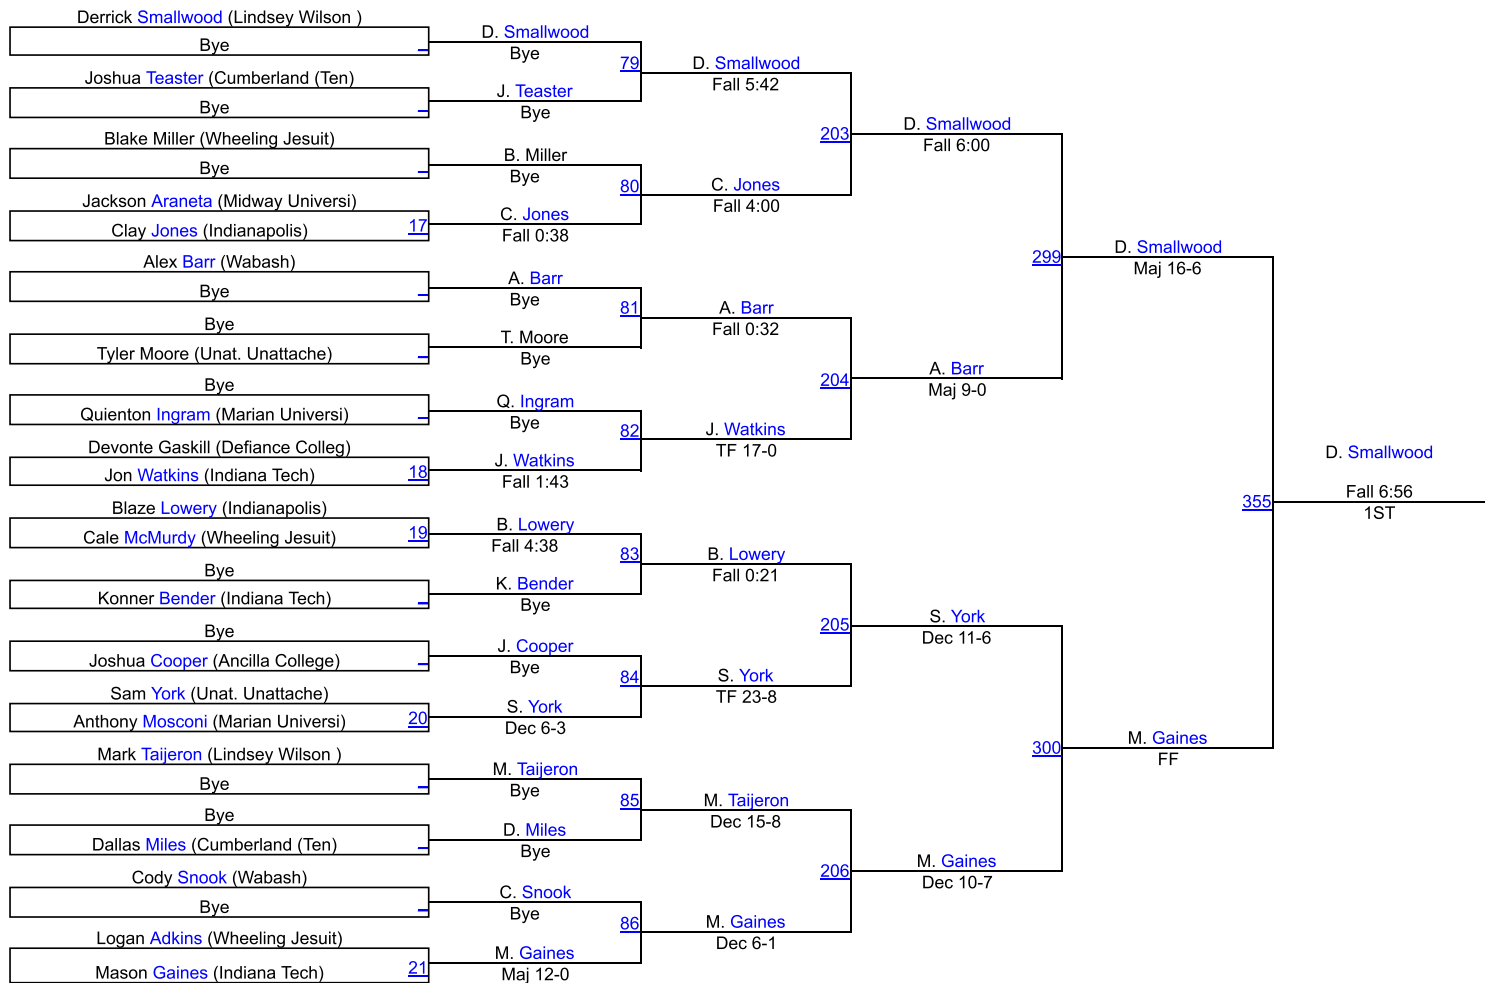

Indiana Little State

Open 157