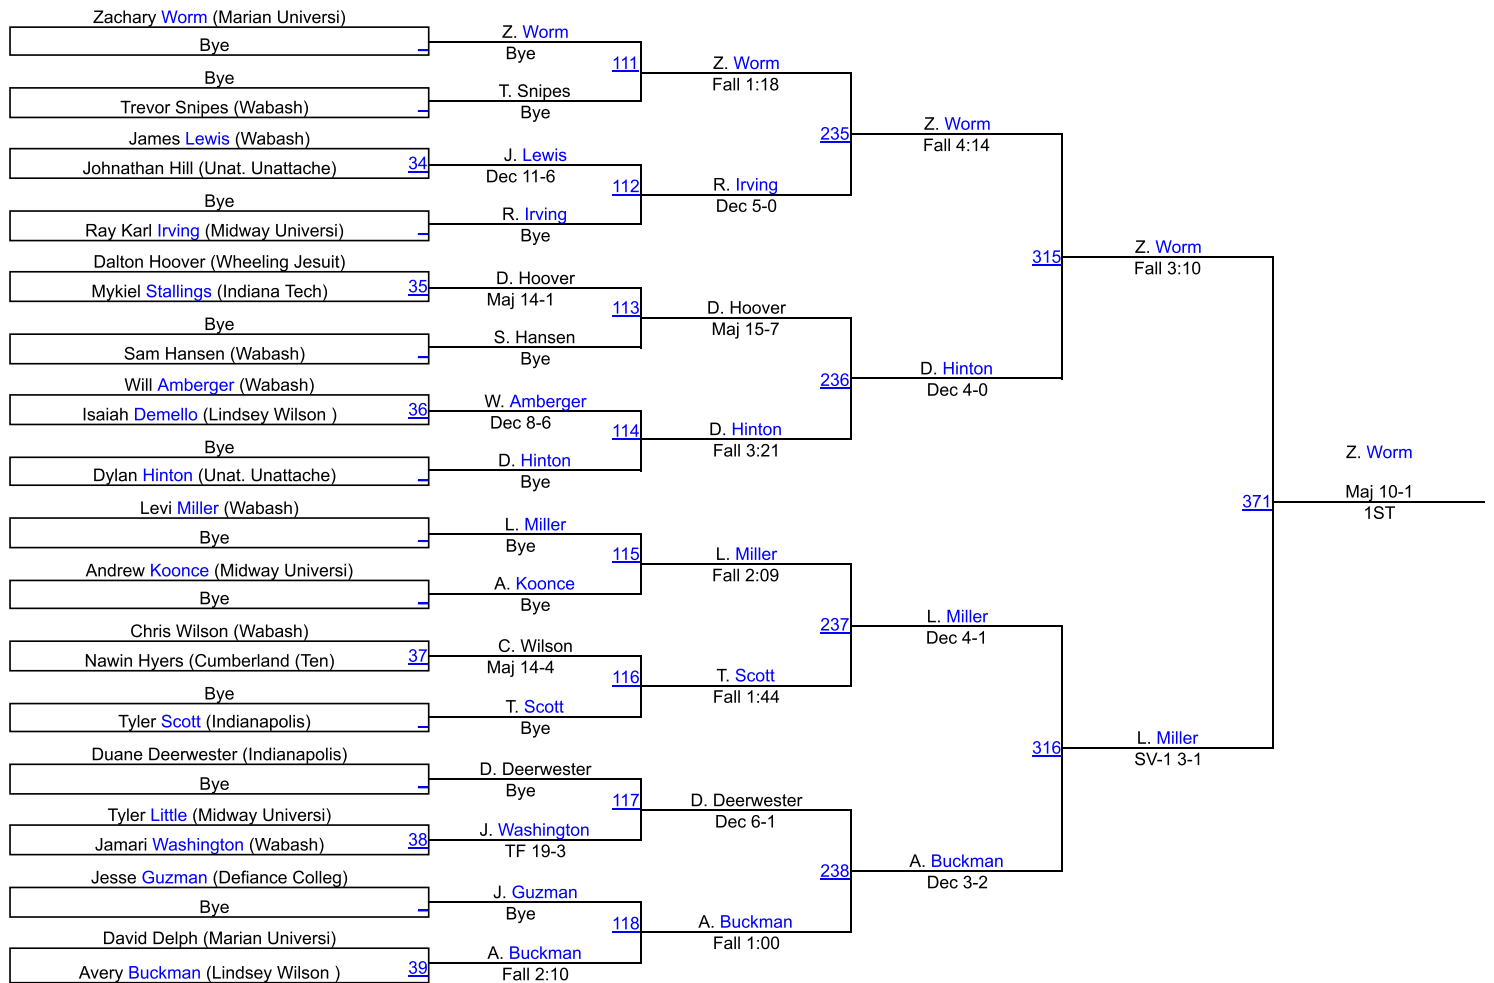

# Indiana Little State

Open 184

# Indiana Little State

Open 197