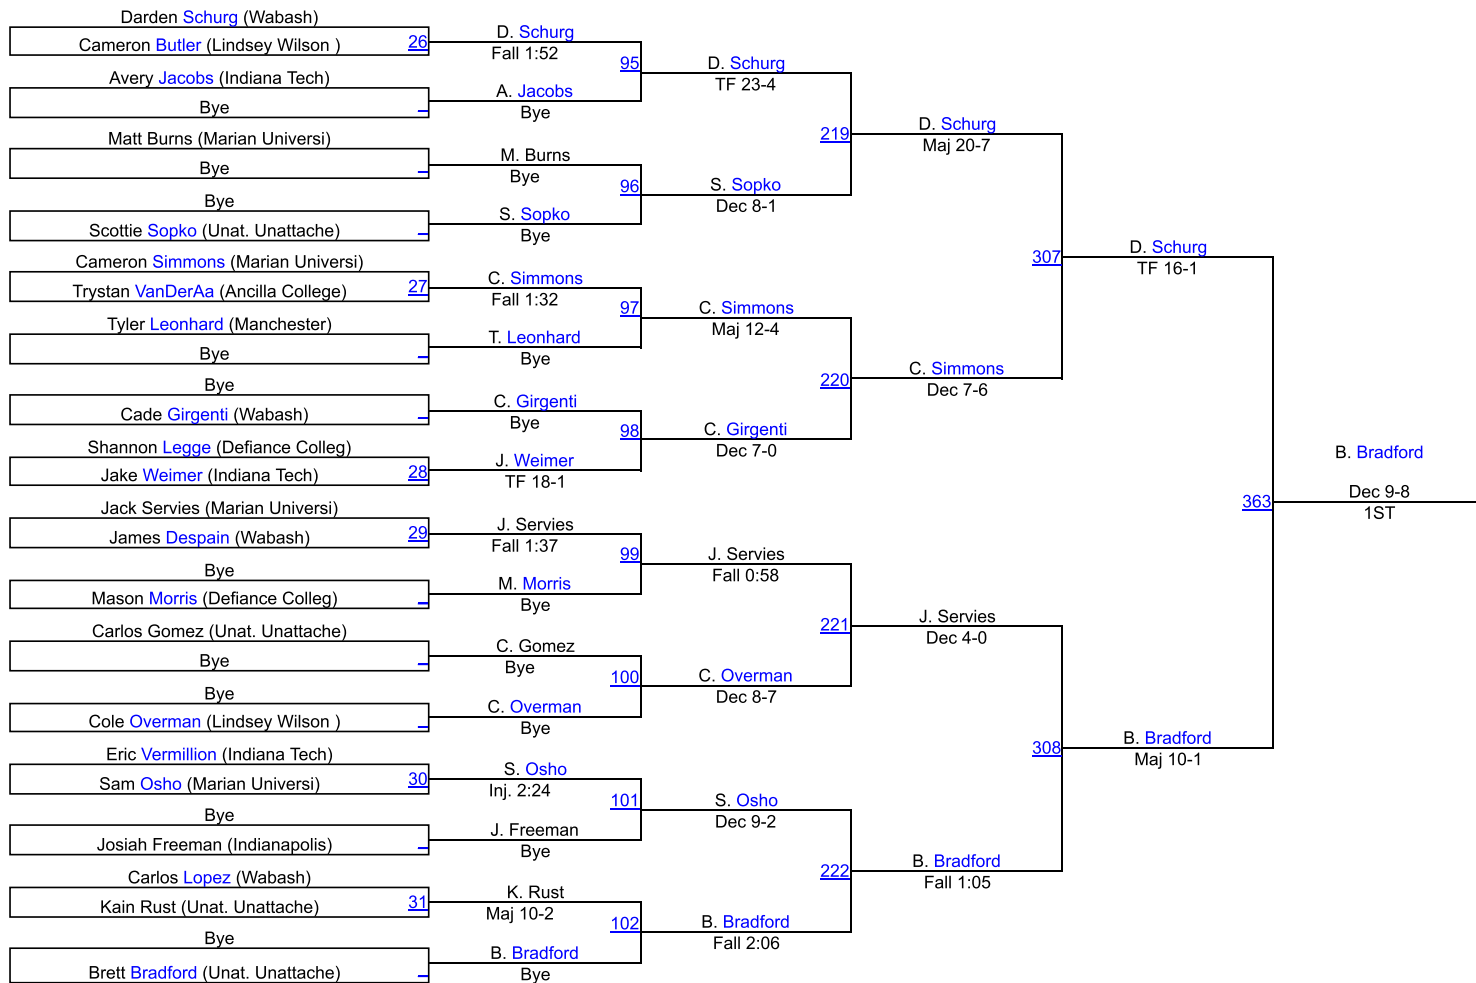

Indiana Little State

Open 174