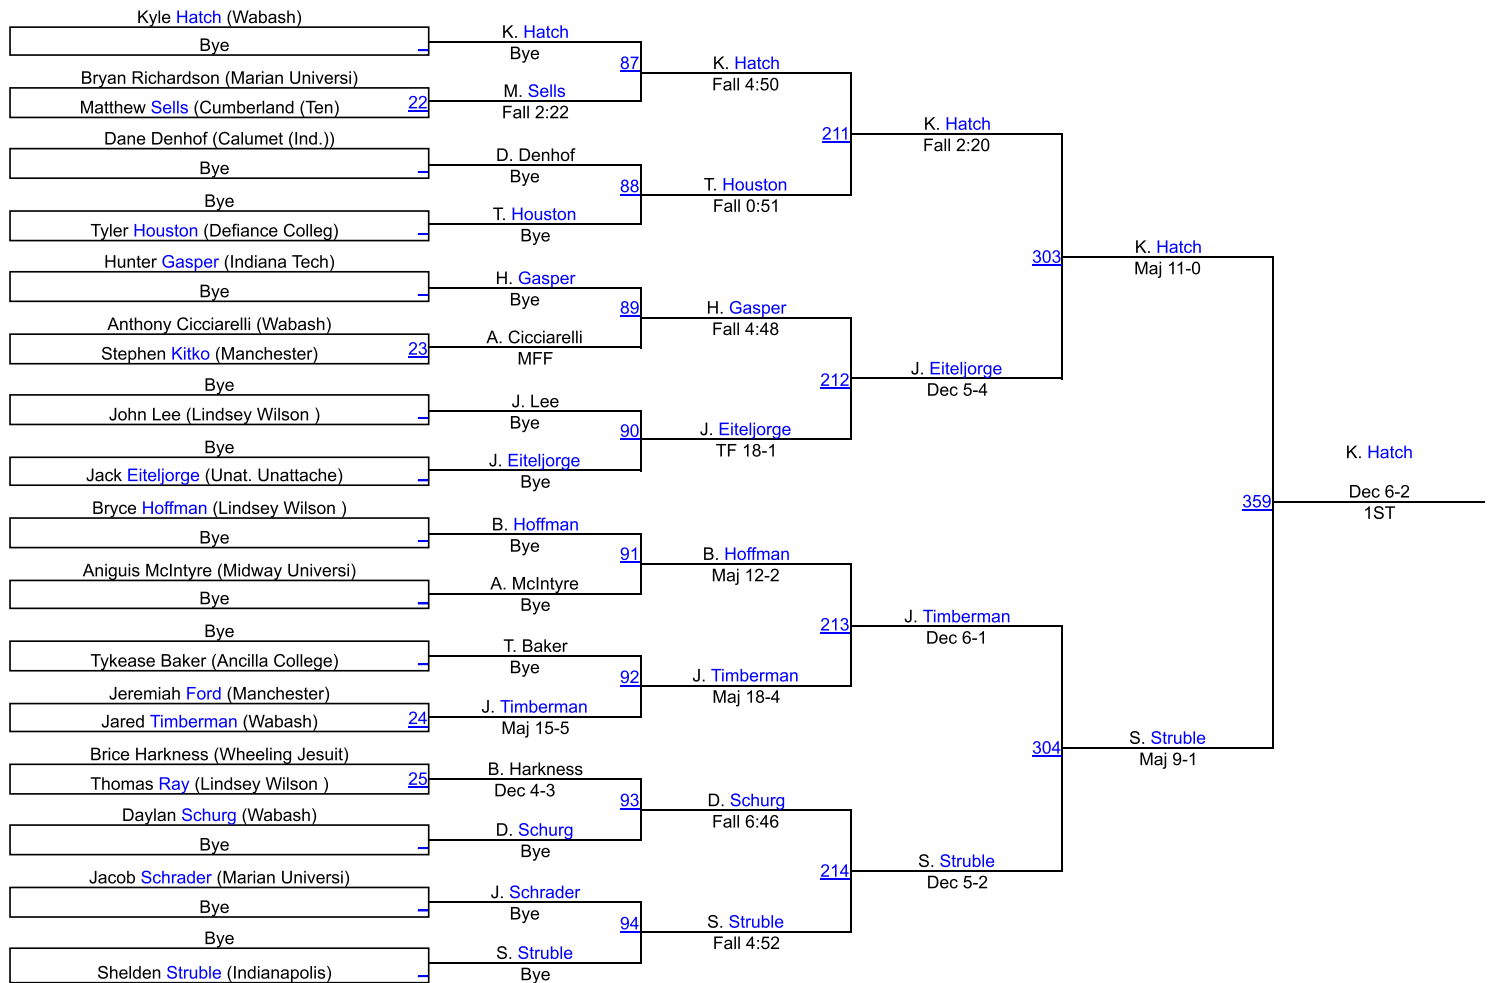

Indiana Little State

Open 165