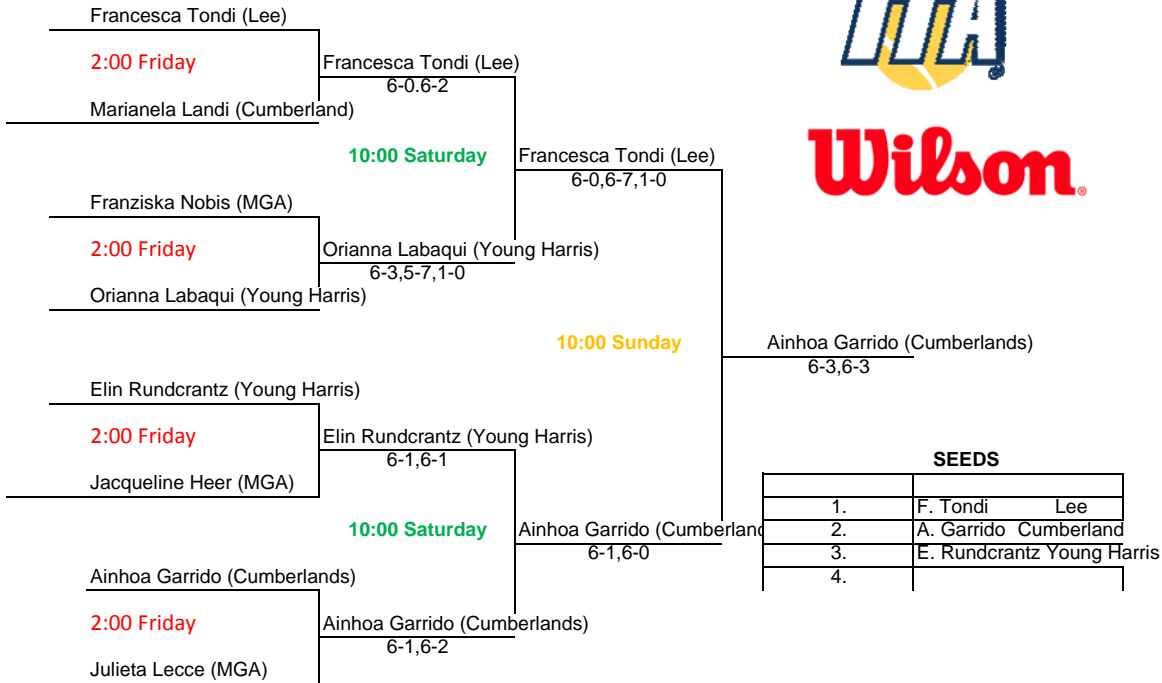

**Middle Georgia State Fall Warmup**  
*An Intercollegiate Tennis Association Sanctioned Event*  
 Hosted by Middle Georgia State University Sept. 8th-10th

## Women's A Singles

Backdraw matches will be played at same time as main draw matches

**Middle Georgia State Fall Warmup**  
 An Intercollegiate Tennis Association Sanctioned Event  
 Hosted by Middle Georgia State University Sept. 8th-10th