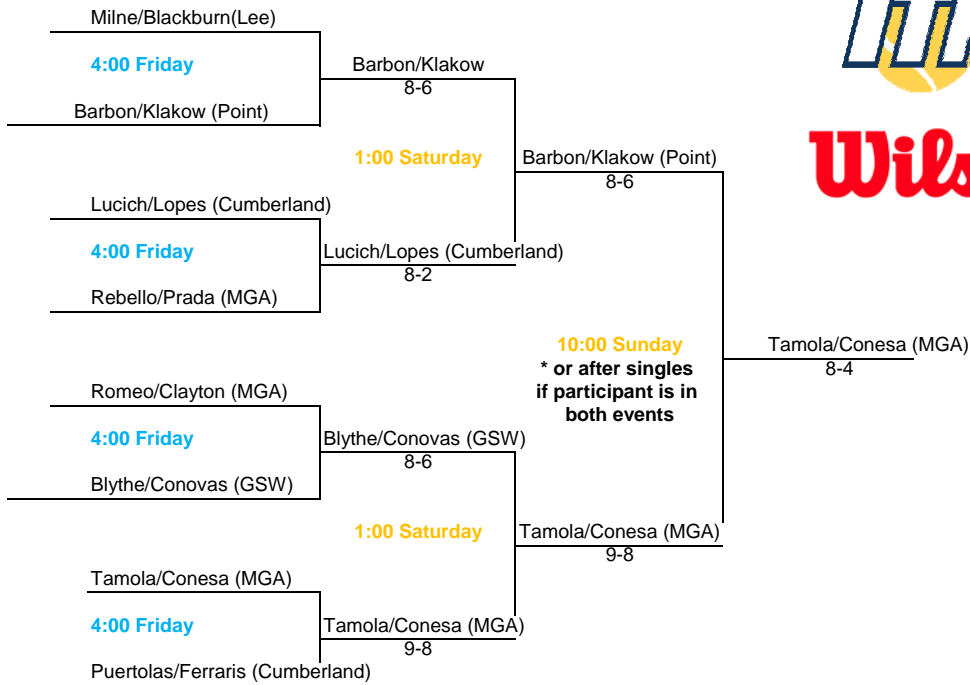

**Women's B Doubles Round Robin**

Winner determined by match record (head to head for tie breaker)

**Middle Georgia State Fall Warmup**  
 An Intercollegiate Tennis Association Sanctioned Event  
 Hosted by Middle Georgia State University Sept. 8th-10th

**SEEDS**

- |    |              |             |
|----|--------------|-------------|
| 1. | M. Perret    | MGA         |
| 2. | T. Lopes     | Cumberlanc  |
| 3. | B. Blackburn | Lee Univers |
| 4. |              |             |

Backdraw matches will be played at same time as main draw

**Men's B Singles**

**Middle Georgia State Fall Warmup**  
*An Intercollegiate Tennis Association Sanctioned Event*  
 Hosted by Middle Georgia State University Sept. 8th-10th

**Men's A Doubles**

Backdraw matches will be played at same time as main draw mat

**Middle Georgia State Fall Warmup**  
 An Intercollegiate Tennis Association Sanctioned Event  
 Hosted by Middle Georgia State University Sept. 8th-10th