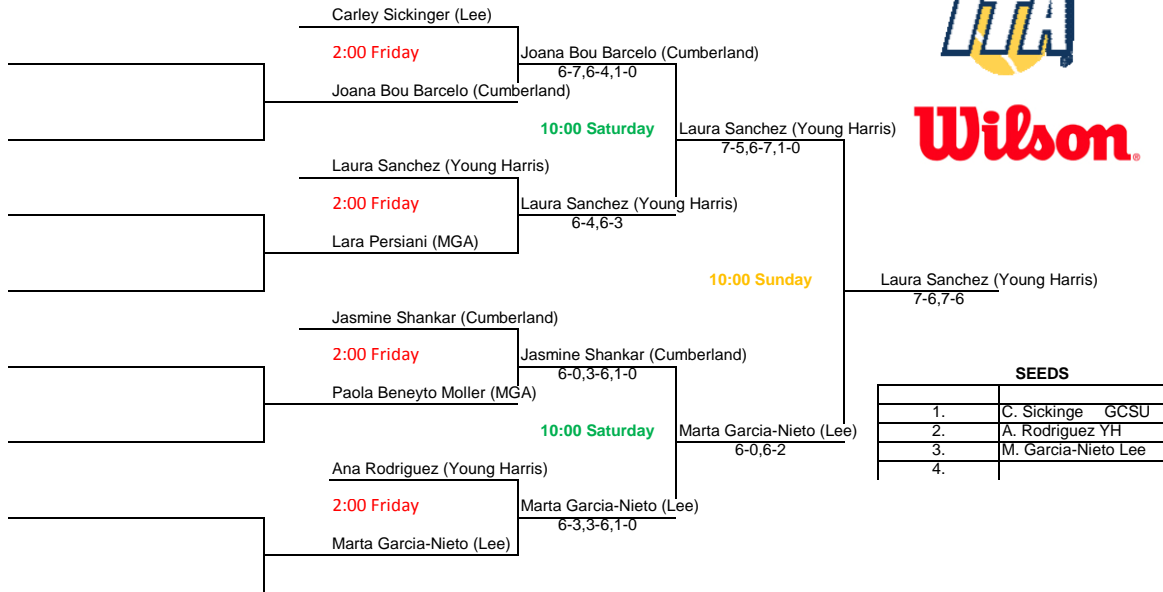

**Middle Georgia State Fall Warmup**  
*An Intercollegiate Tennis Association Sanctioned Event*  
 Hosted by Middle Georgia State University Sept. 8th-10th

## Women's A Singles

Backdraw matches will be played at same time as main draw matches

**Middle Georgia State Fall Warmup**  
 An Intercollegiate Tennis Association Sanctioned Event  
 Hosted by Middle Georgia State University Sept. 8th-10th

**Women's B Singles**

Backdraw matches will be played at same time as main draw matches

**Middle Georgia State Fall Warmup**  
 An Intercollegiate Tennis Association Sanctioned Event  
 Hosted by Middle Georgia State University Sept. 8th-10th