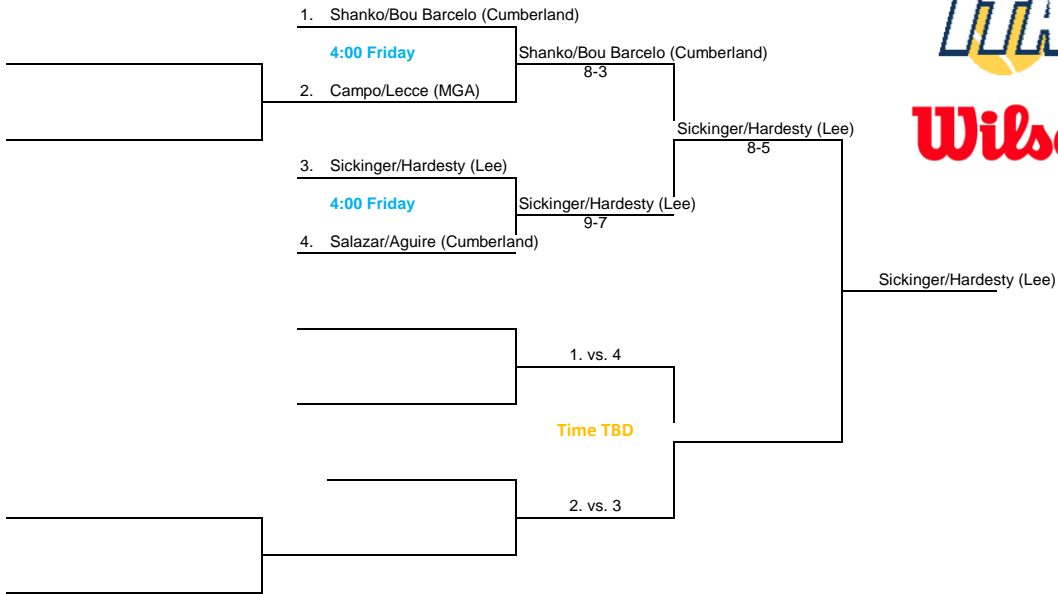

**Women's B Singles**

Backdraw matches will be played at same time as main draw matches

**Middle Georgia State Fall Warmup**  
 An Intercollegiate Tennis Association Sanctioned Event  
 Hosted by Middle Georgia State University Sept. 8th-10th

**SEEDS**

1	C. Quevedo (Young Harris)
2	M. Puerta (Young Harris)
3	
4	

**Women's C Singles**

Backdraw matches will be played at same time as main draw

**Middle Georgia State Fall Warmup**  
*An Intercollegiate Tennis Association Sanctioned Event*  
 Hosted by Middle Georgia State University Sept. 8th-10th

**Women's A Doubles**

Backdraw matches will be played at same time as main draw mat

**Middle Georgia State Fall Warmup**  
*An Intercollegiate Tennis Association Sanctioned Event*  
 Hosted by Middle Georgia State University Sept. 8th-10th

**Women's B Doubles Round Robin**

Winner determined by match record (head to head for tie breaker)

**Middle Georgia State Fall Warmup**  
 An Intercollegiate Tennis Association Sanctioned Event  
 Hosted by Middle Georgia State University Sept. 8th-10th