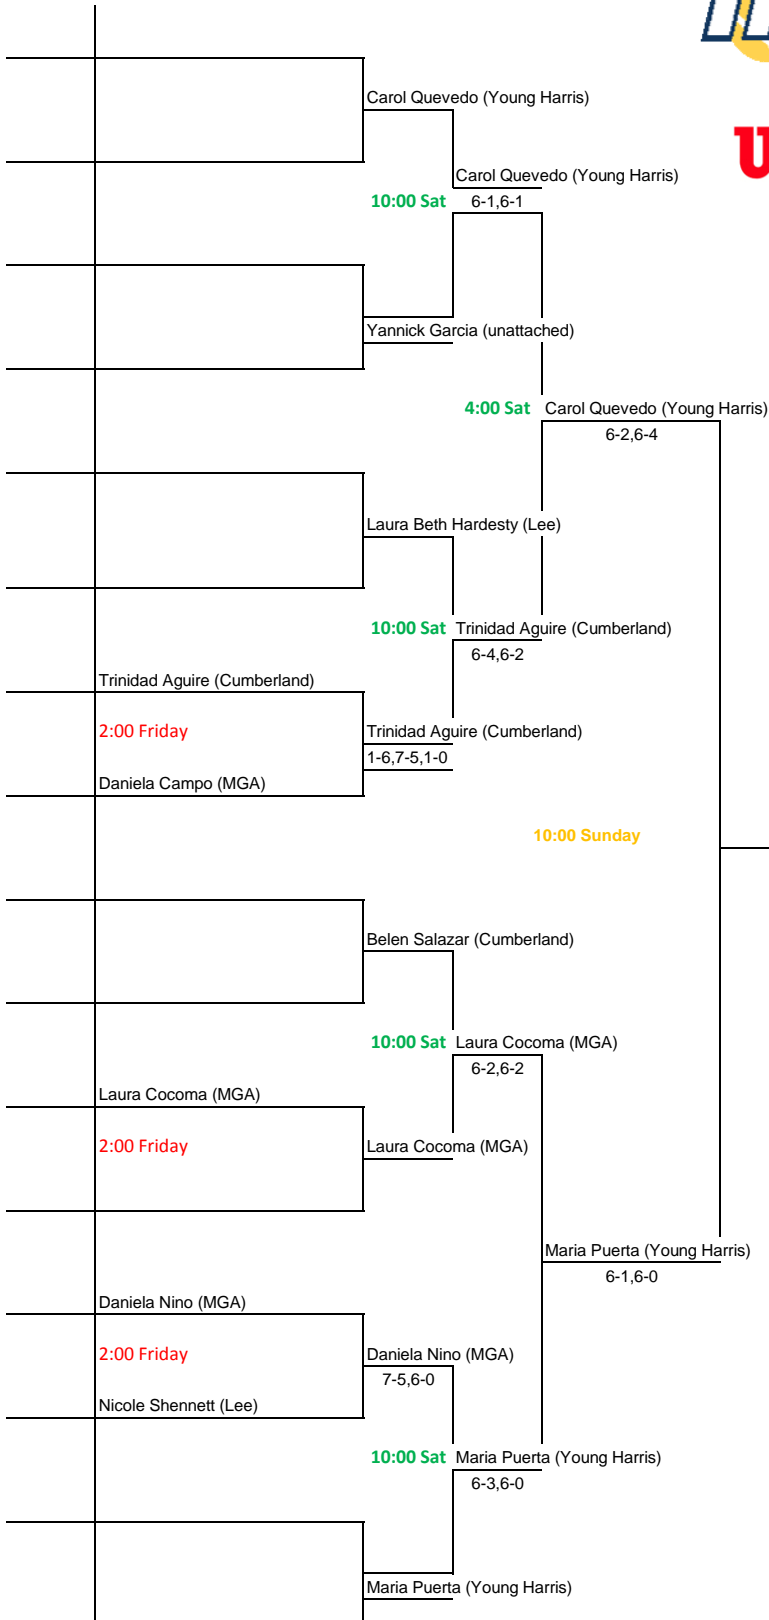

**Middle Georgia State Fall Warmup**  
*An Intercollegiate Tennis Association Sanctioned Event*  
 Hosted by Middle Georgia State University Sept. 8th-10th

## Women's A Singles

Backdraw matches will be played at same time as main draw matches

**Middle Georgia State Fall Warmup**  
 An Intercollegiate Tennis Association Sanctioned Event  
 Hosted by Middle Georgia State University Sept. 8th-10th

**Women's B Singles**

Backdraw matches will be played at same time as main draw matches

**Middle Georgia State Fall Warmup**  
 An Intercollegiate Tennis Association Sanctioned Event  
 Hosted by Middle Georgia State University Sept. 8th-10th

**SEEDS**

1	C. Quevedo (Young Harris)
2	M. Puerta (Young Harris)
3	
4	

**Women's C Singles**

Backdraw matches will be played at same time as main draw

**Middle Georgia State Fall Warmup**  
*An Intercollegiate Tennis Association Sanctioned Event*  
 Hosted by Middle Georgia State University Sept. 8th-10th