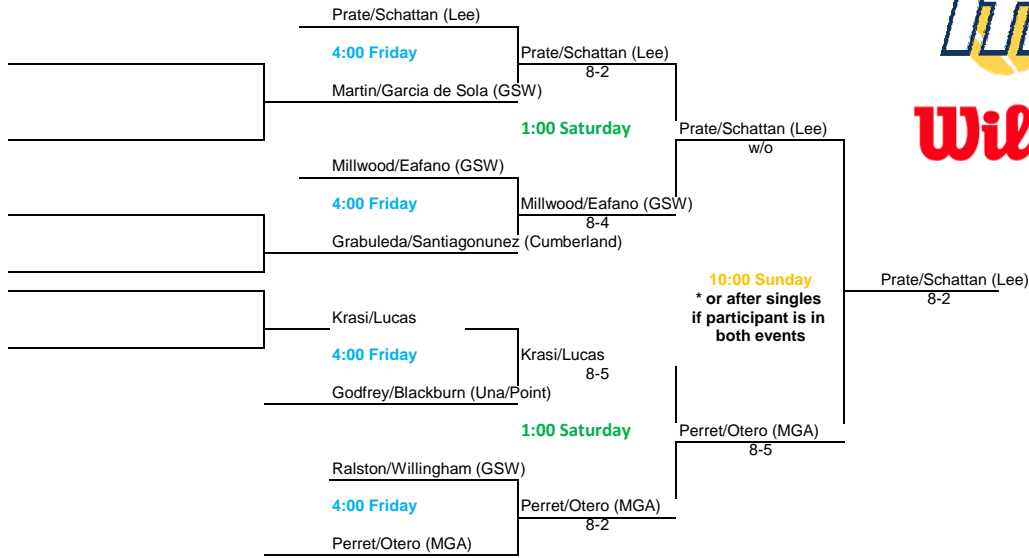

**Women's B Doubles Round Robin**

Winner determined by match record (head to head for tie breaker)

**Middle Georgia State Fall Warmup**  
 An Intercollegiate Tennis Association Sanctioned Event  
 Hosted by Middle Georgia State University Sept. 8th-10th

**SEEDS**

- 1. N. Rebello MGA
- 2. R. Puertolas Cumberlanc
- 3.
- 4.

Backdraw matches will be played at same time as

**Men's A Singles**

**Middle Georgia State Fall Warmup**  
 An Intercollegiate Tennis Association Sanctioned Event  
 Hosted by Middle Georgia State University Sept. 8th-10th

Backdraw matches will be played at same time as main draw

**Men's B Singles**

**Middle Georgia State Fall Warmup**  
*An Intercollegiate Tennis Association Sanctioned Event*  
 Hosted by Middle Georgia State University Sept. 8th-10th

**Men's A Doubles**

Backdraw matches will be played at same time as main draw mat

**Middle Georgia State Fall Warmup**  
 An Intercollegiate Tennis Association Sanctioned Event  
 Hosted by Middle Georgia State University Sept. 8th-10th