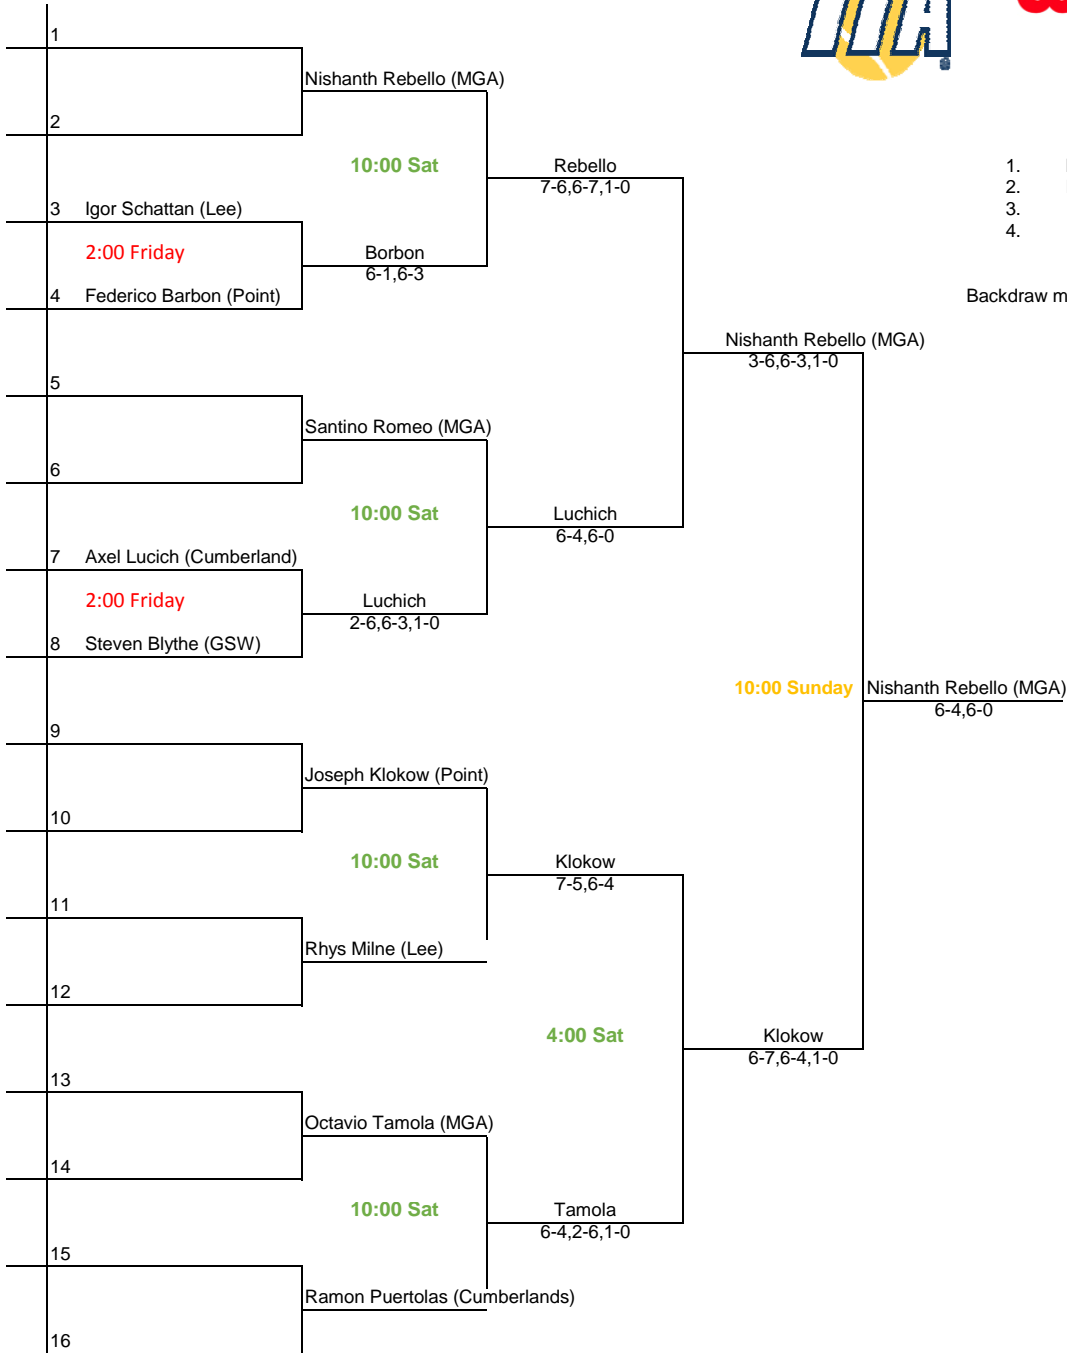

**Women's A Doubles**

Backdraw matches will be played at same time as main draw mat

**Middle Georgia State Fall Warmup**  
*An Intercollegiate Tennis Association Sanctioned Event*  
 Hosted by Middle Georgia State University Sept. 8th-10th

**Women's B Doubles Round Robin**

Winner determined by match record (head to head for tie breaker)

**Middle Georgia State Fall Warmup**  
 An Intercollegiate Tennis Association Sanctioned Event  
 Hosted by Middle Georgia State University Sept. 8th-10th

**SEEDS**

- 1. N. Rebello MGA
- 2. R. Puertolas Cumberlanc
- 3.
- 4.

Backdraw matches will be played at same time as

**Men's A Singles**

**Middle Georgia State Fall Warmup**  
 An Intercollegiate Tennis Association Sanctioned Event  
 Hosted by Middle Georgia State University Sept. 8th-10th