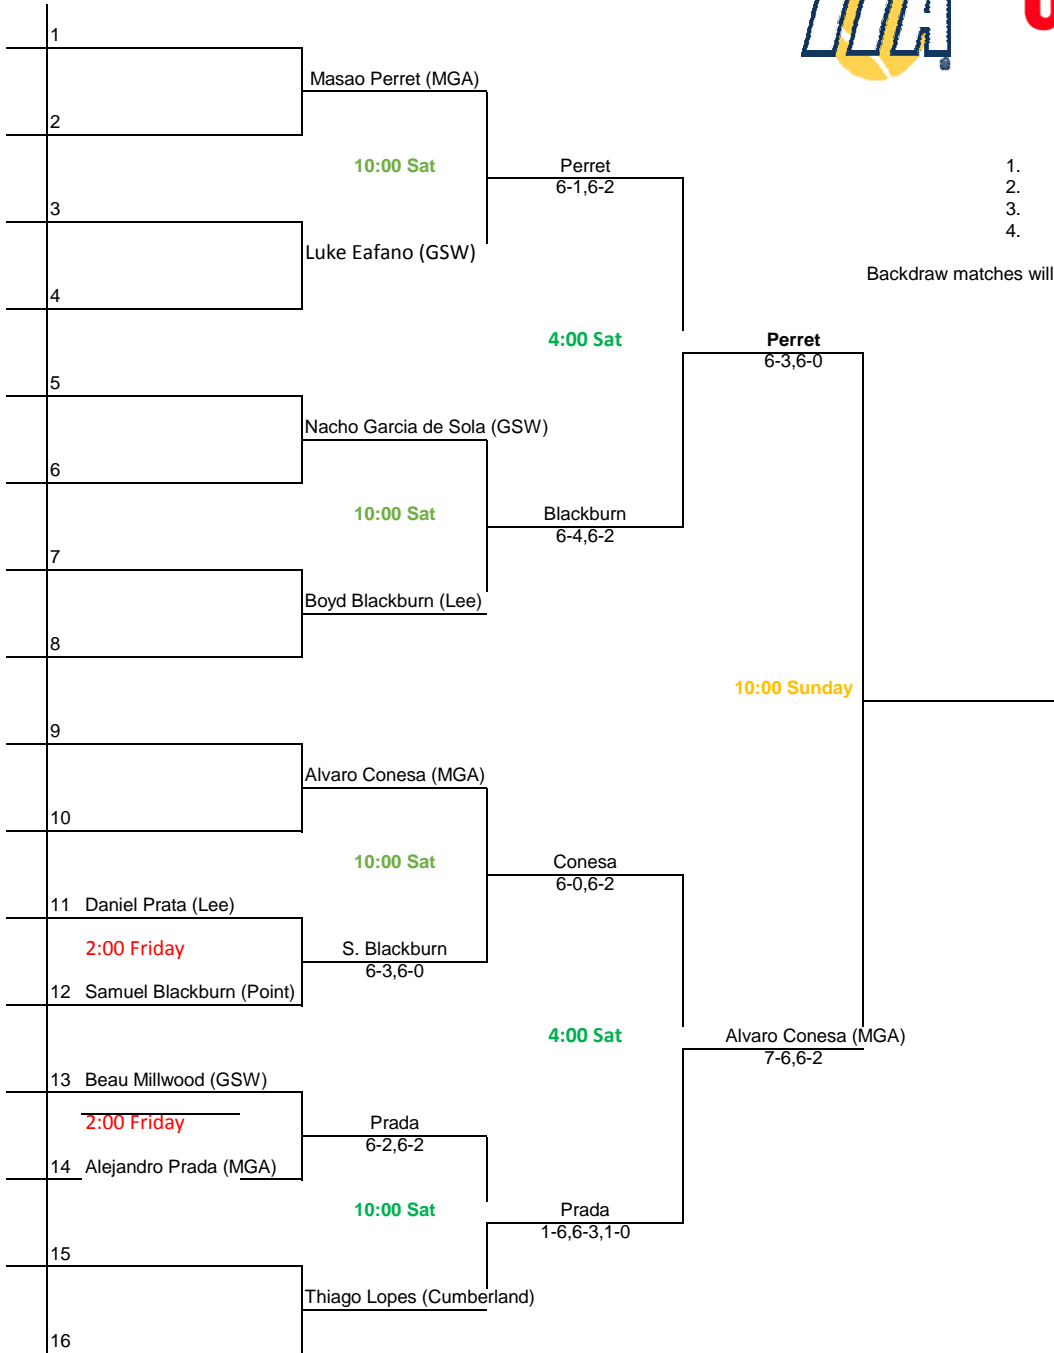

Middle Georgia State Fall Warmup
An Intercollegiate Tennis Association Sanctioned Event
Hosted by Middle Georgia State University Sept. 8th-10th

SEEDS

1.	M. Perret	MGA
2.	T. Lopes	Cumberlanc
3.	B. Blackburn	Lee Univers
4.		

Backdraw matches will be played at same time as main draw

Men's B Singles