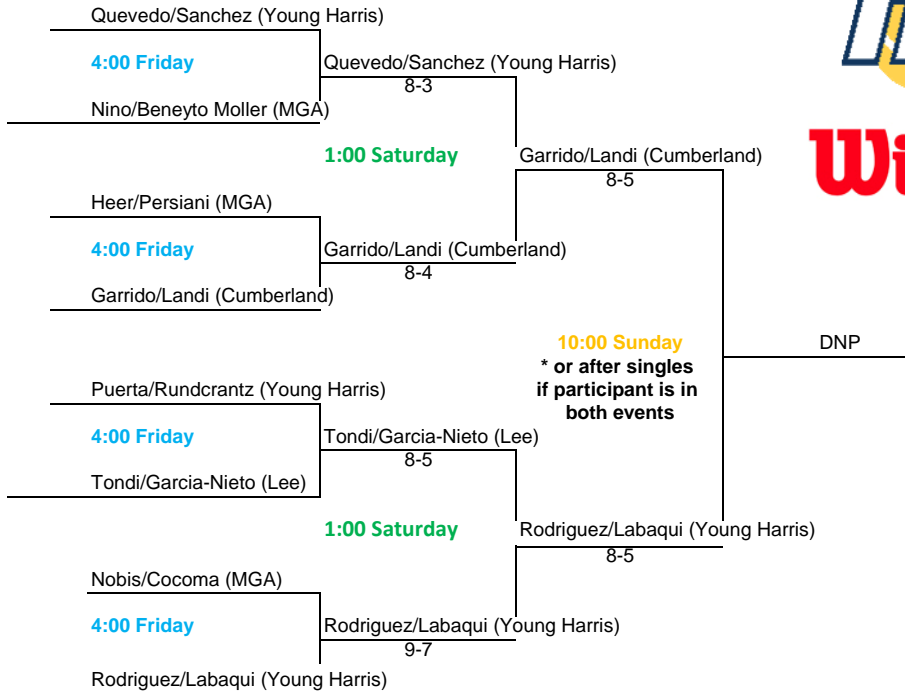

## Women's A Singles

Backdraw matches will be played at same time as main draw matches

**Middle Georgia State Fall Warmup**  
 An Intercollegiate Tennis Association Sanctioned Event  
 Hosted by Middle Georgia State University Sept. 8th-10th

**Women's B Singles**

Backdraw matches will be played at same time as main draw matches

**Middle Georgia State Fall Warmup**  
 An Intercollegiate Tennis Association Sanctioned Event  
 Hosted by Middle Georgia State University Sept. 8th-10th

**SEEDS**

1	C. Quevedo (Young Harris)
2	M. Puerta (Young Harris)
3	
4	

**Women's C Singles**

Backdraw matches will be played at same time as main draw

**Middle Georgia State Fall Warmup**  
*An Intercollegiate Tennis Association Sanctioned Event*  
 Hosted by Middle Georgia State University Sept. 8th-10th

**Women's A Doubles**

Backdraw matches will be played at same time as main draw mat

**Middle Georgia State Fall Warmup**  
*An Intercollegiate Tennis Association Sanctioned Event*  
 Hosted by Middle Georgia State University Sept. 8th-10th