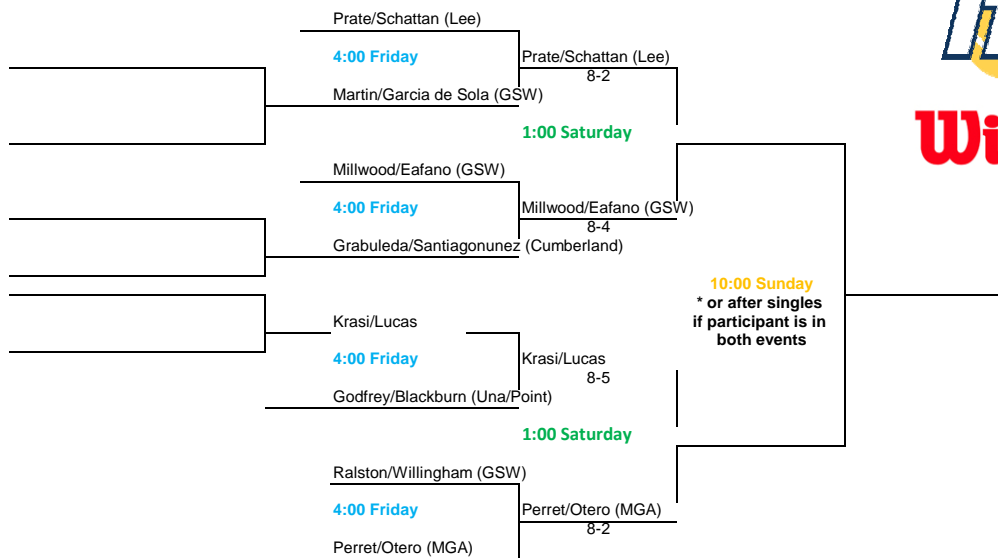

Women's B Doubles Round Robin

Winner determined by match record (head to head for tie breaker)

Middle Georgia State Fall Warmup
 An Intercollegiate Tennis Association Sanctioned Event
 Hosted by Middle Georgia State University Sept. 8th-10th

Men's B Singles

Middle Georgia State Fall Warmup
 An Intercollegiate Tennis Association Sanctioned Event
 Hosted by Middle Georgia State University Sept. 8th-10th

SEEDS

- 1. Pau Grabuleda Cumberland

Men's C Singles

Backdraw matches will be played at same time as main draw matches

Middle Georgia State Fall Warmup
An Intercollegiate Tennis Association Sanctioned Event
 Hosted by Middle Georgia State University Sept. 8th-10th

Men's A Doubles

Backdraw matches will be played at same time as main draw mat

Middle Georgia State Fall Warmup
An Intercollegiate Tennis Association Sanctioned Event
 Hosted by Middle Georgia State University Sept. 8th-10th