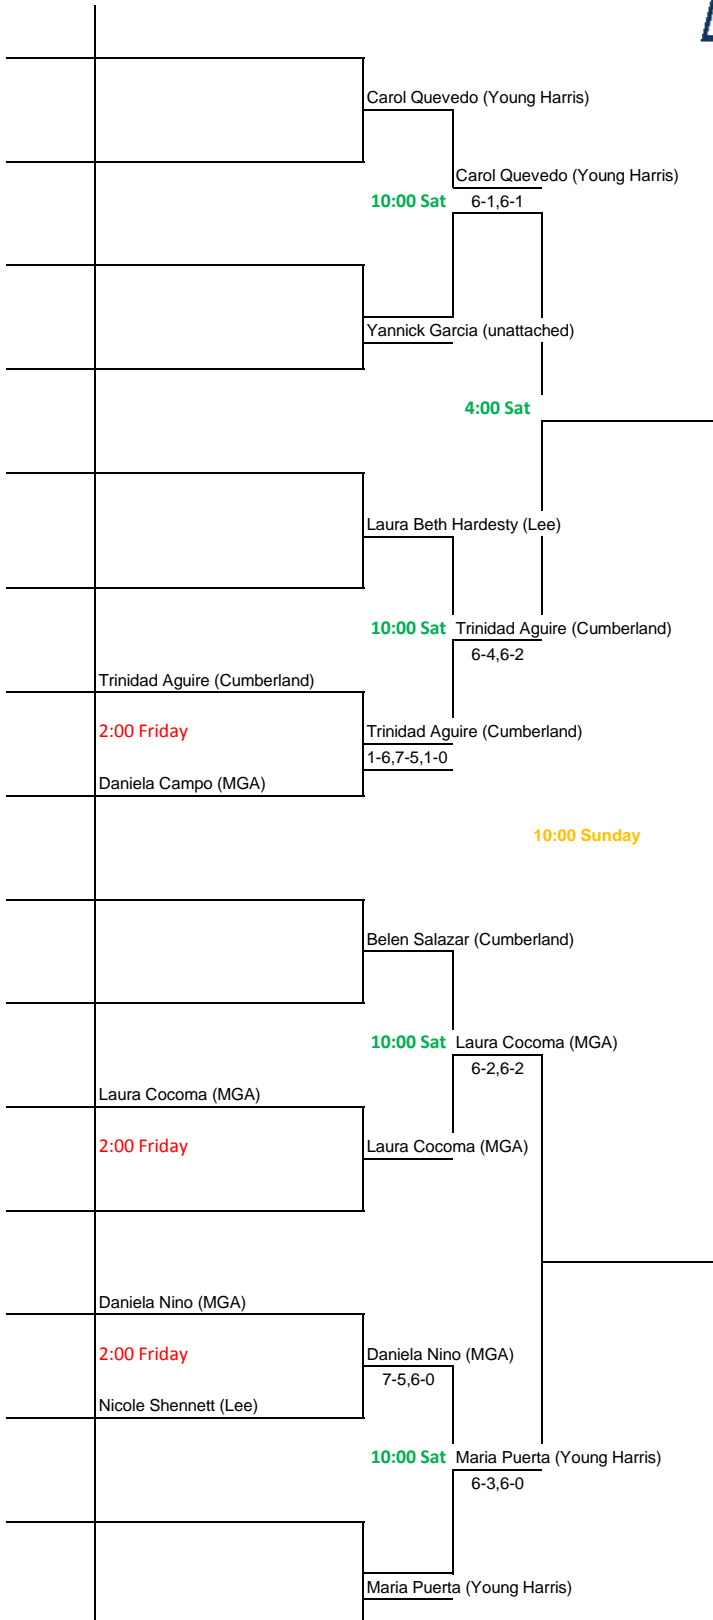

Middle Georgia State Fall Warmup
An Intercollegiate Tennis Association Sanctioned Event
 Hosted by Middle Georgia State University Sept. 8th-10th

SEEDS	
1.	F. Tondi Lee
2.	A. Garrido Cumberland
3.	E. Rundcrantz Young Harris
4.	

Women's A Singles

Backdraw matches will be played at same time as main draw matches

Middle Georgia State Fall Warmup
 An Intercollegiate Tennis Association Sanctioned Event
 Hosted by Middle Georgia State University Sept. 8th-10th

SEEDS	
1.	C. Sickinge GCSU
2.	A. Rodriguez YH
3.	M. Garcia-Nieto Lee
4.	

Women's B Singles

Backdraw matches will be played at same time as main draw matches

Middle Georgia State Fall Warmup
 An Intercollegiate Tennis Association Sanctioned Event
 Hosted by Middle Georgia State University Sept. 8th-10th

SEEDS

1	C. Quevedo (Young Harris)
2	M. Puerta (Young Harris)
3	
4	

Women's C Singles

Backdraw matches will be played at same time as main draw

Middle Georgia State Fall Warmup
An Intercollegiate Tennis Association Sanctioned Event
 Hosted by Middle Georgia State University Sept. 8th-10th