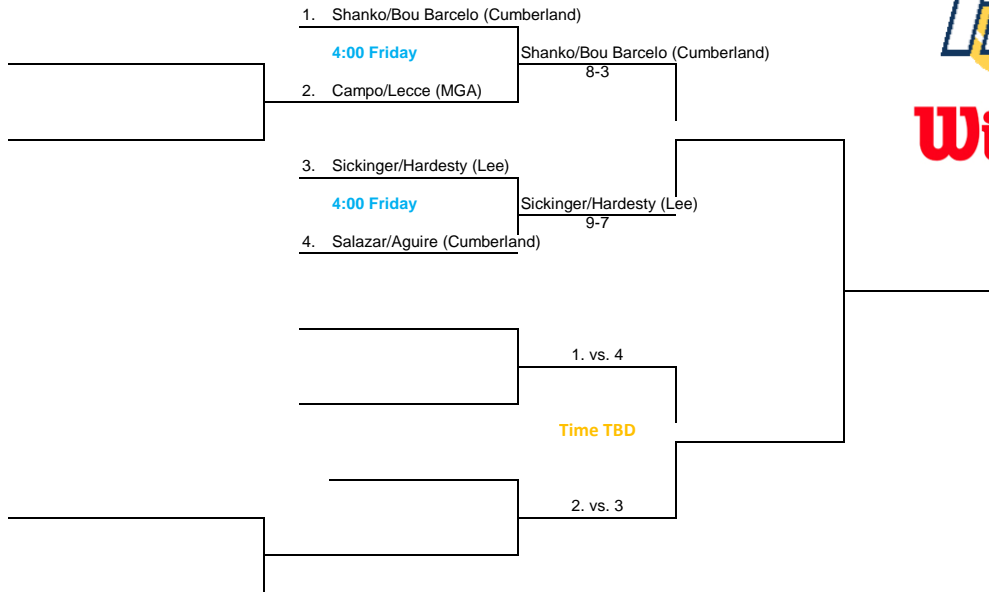

SEEDS	
1.	C. Sickinge GCSU
2.	A. Rodriguez YH
3.	M. Garcia-Nieto Lee
4.	

Women's B Singles

Backdraw matches will be played at same time as main draw matches

Middle Georgia State Fall Warmup
 An Intercollegiate Tennis Association Sanctioned Event
 Hosted by Middle Georgia State University Sept. 8th-10th

SEEDS

1	C. Quevedo (Young Harris)
2	M. Puerta (Young Harris)
3	
4	

Women's C Singles

Backdraw matches will be played at same time as main draw

Middle Georgia State Fall Warmup
An Intercollegiate Tennis Association Sanctioned Event
 Hosted by Middle Georgia State University Sept. 8th-10th

Women's A Doubles

Backdraw matches will be played at same time as main draw mat

Middle Georgia State Fall Warmup
An Intercollegiate Tennis Association Sanctioned Event
 Hosted by Middle Georgia State University Sept. 8th-10th

Women's B Doubles Round Robin

Winner determined by match record (head to head for tie breaker)

Middle Georgia State Fall Warmup
 An Intercollegiate Tennis Association Sanctioned Event
 Hosted by Middle Georgia State University Sept. 8th-10th