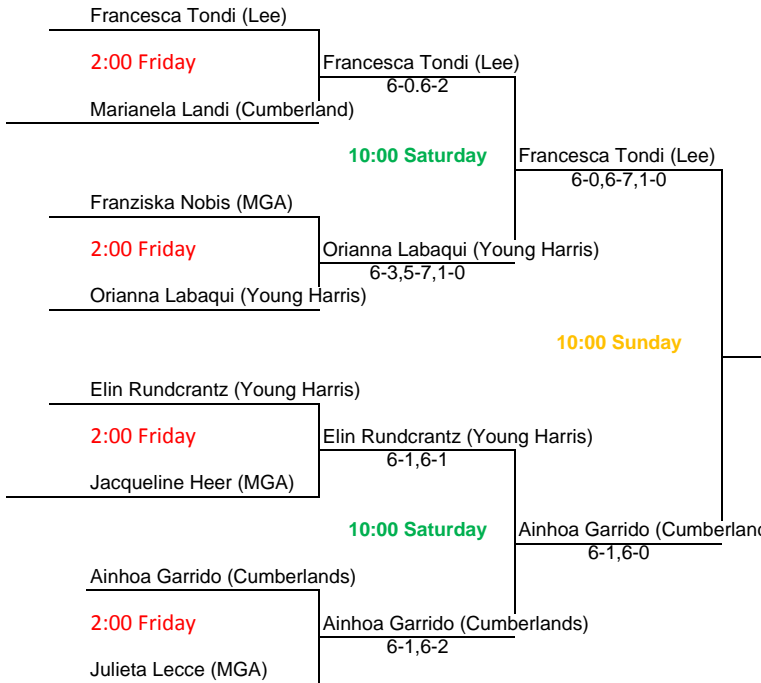

Middle Georgia State Fall Warmup
An Intercollegiate Tennis Association Sanctioned Event
 Hosted by Middle Georgia State University Sept. 8th-10th

SEEDS	
1.	F. Tondi Lee
2.	A. Garrido Cumberland
3.	E. Rundcrantz Young Harris
4.	

Women's A Singles

Backdraw matches will be played at same time as main draw matches

Middle Georgia State Fall Warmup
 An Intercollegiate Tennis Association Sanctioned Event
 Hosted by Middle Georgia State University Sept. 8th-10th