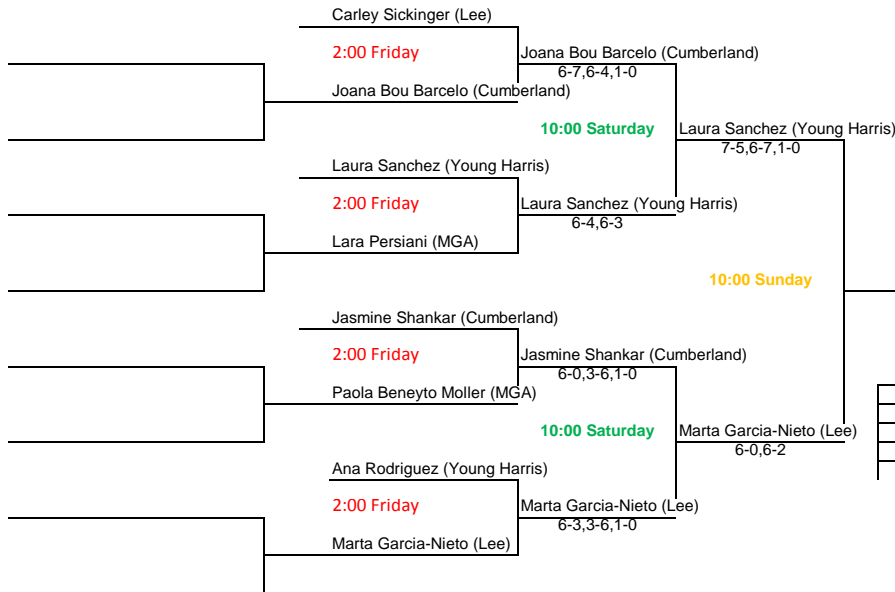

Middle Georgia State Fall Warmup
An Intercollegiate Tennis Association Sanctioned Event
 Hosted by Middle Georgia State University Sept. 8th-10th

SEEDS	
1.	F. Tondi Lee
2.	A. Garrido Cumberland
3.	E. Rundcrantz Young Harris
4.	

Women's A Singles

Backdraw matches will be played at same time as main draw matches

Middle Georgia State Fall Warmup
 An Intercollegiate Tennis Association Sanctioned Event
 Hosted by Middle Georgia State University Sept. 8th-10th

SEEDS	
1.	C. Sickinge GCSU
2.	A. Rodriguez YH
3.	M. Garcia-Nieto Lee
4.	

Women's B Singles

Backdraw matches will be played at same time as main draw matches

Middle Georgia State Fall Warmup
 An Intercollegiate Tennis Association Sanctioned Event
 Hosted by Middle Georgia State University Sept. 8th-10th

SEEDS

1	C. Quevedo (Young Harris)
2	M. Puerta (Young Harris)
3	
4	

Women's C Singles

Backdraw matches will be played at same time as main draw

Middle Georgia State Fall Warmup
An Intercollegiate Tennis Association Sanctioned Event
 Hosted by Middle Georgia State University Sept. 8th-10th