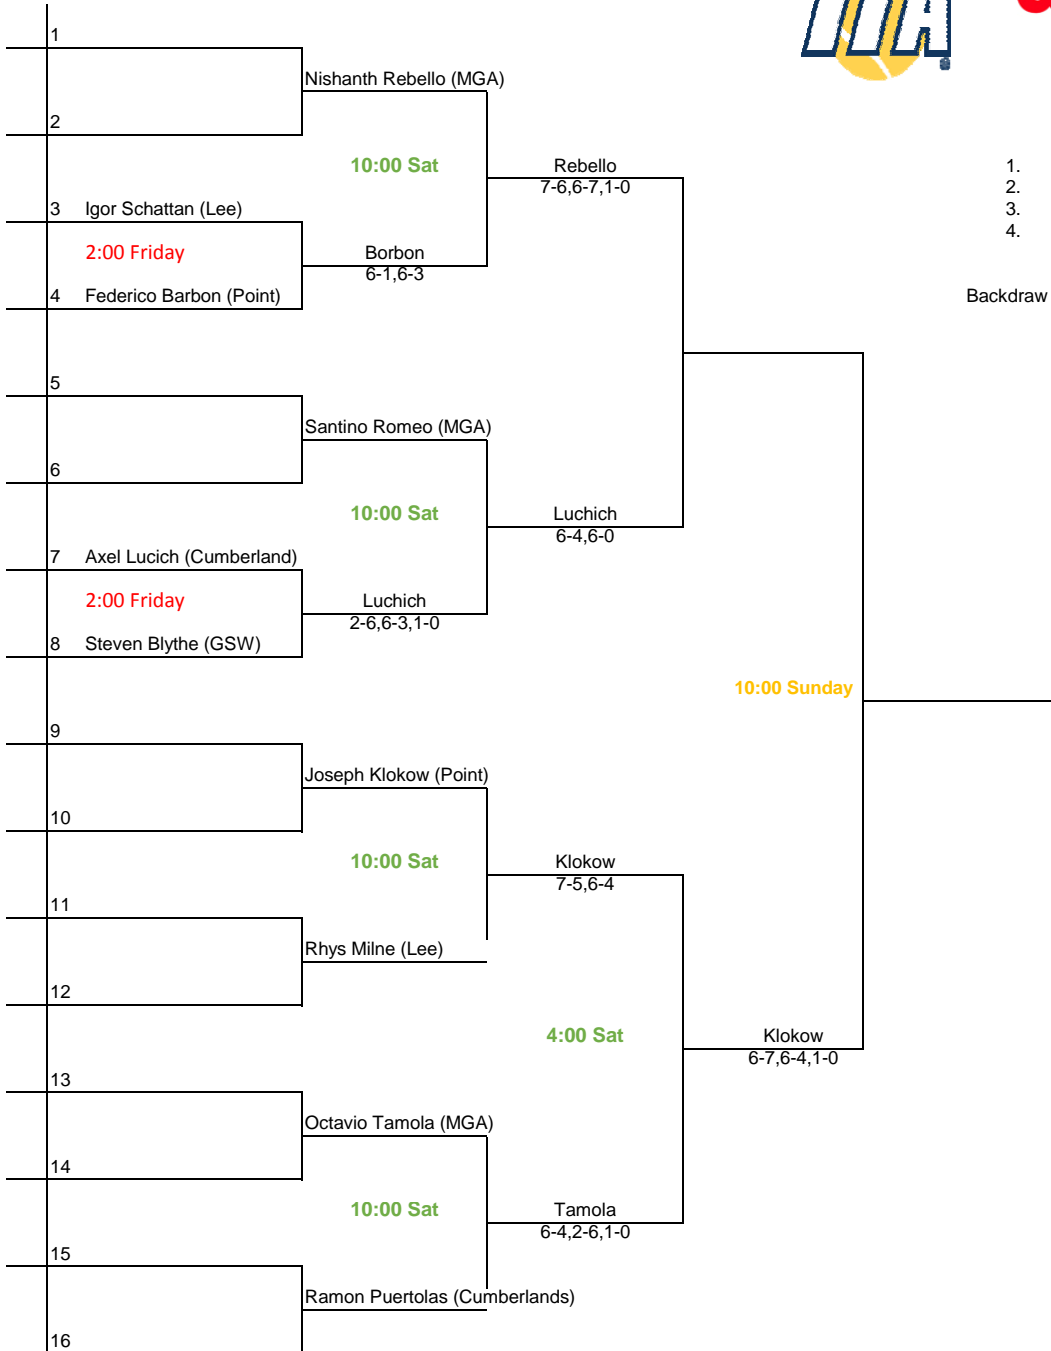

Middle Georgia State Fall Warmup
An Intercollegiate Tennis Association Sanctioned Event
Hosted by Middle Georgia State University Sept. 8th-10th

SEEDS

1.	N. Rebello	MGA
2.	R. Puertolas	Cumberlanc
3.		
4.		

Backdraw matches will be played at same time a

Men's A Singles