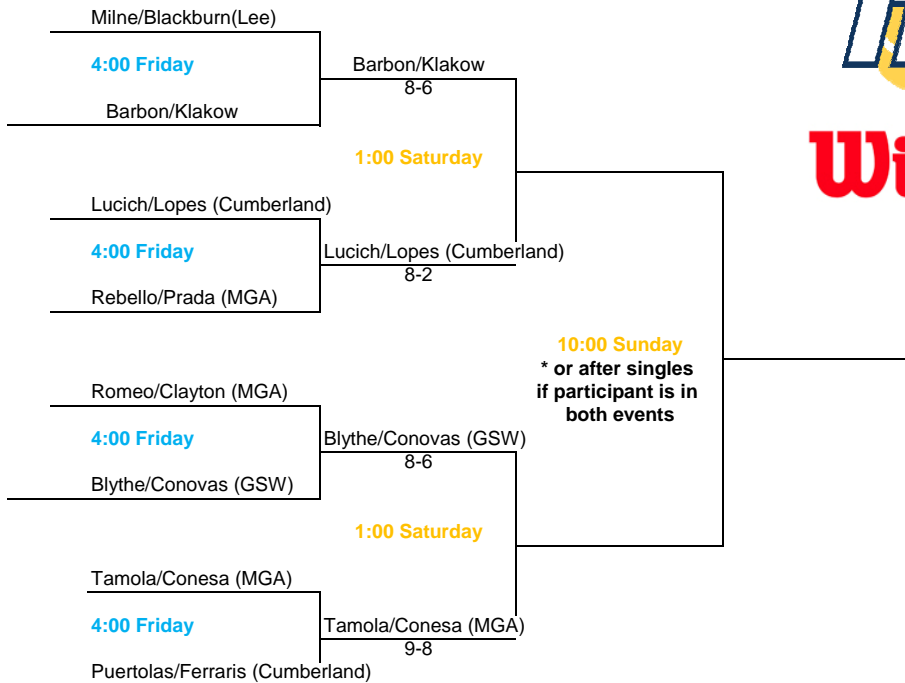

Women's B Doubles Round Robin

Winner determined by match record (head to head for tie breaker)

Middle Georgia State Fall Warmup
 An Intercollegiate Tennis Association Sanctioned Event
 Hosted by Middle Georgia State University Sept. 8th-10th

SEEDS

- | | | |
|----|--------------|-------------|
| 1. | M. Perret | MGA |
| 2. | T. Lopes | Cumberlanc |
| 3. | B. Blackburn | Lee Univers |
| 4. | | |

Backdraw matches will be played at same time as main draw

Men's B Singles

Middle Georgia State Fall Warmup
 An Intercollegiate Tennis Association Sanctioned Event
 Hosted by Middle Georgia State University Sept. 8th-10th

SEEDS

- 1. Pau Grabuleda Cumberland

Men's C Singles

Backdraw matches will be played at same time as main draw matches

Middle Georgia State Fall Warmup
An Intercollegiate Tennis Association Sanctioned Event
 Hosted by Middle Georgia State University Sept. 8th-10th