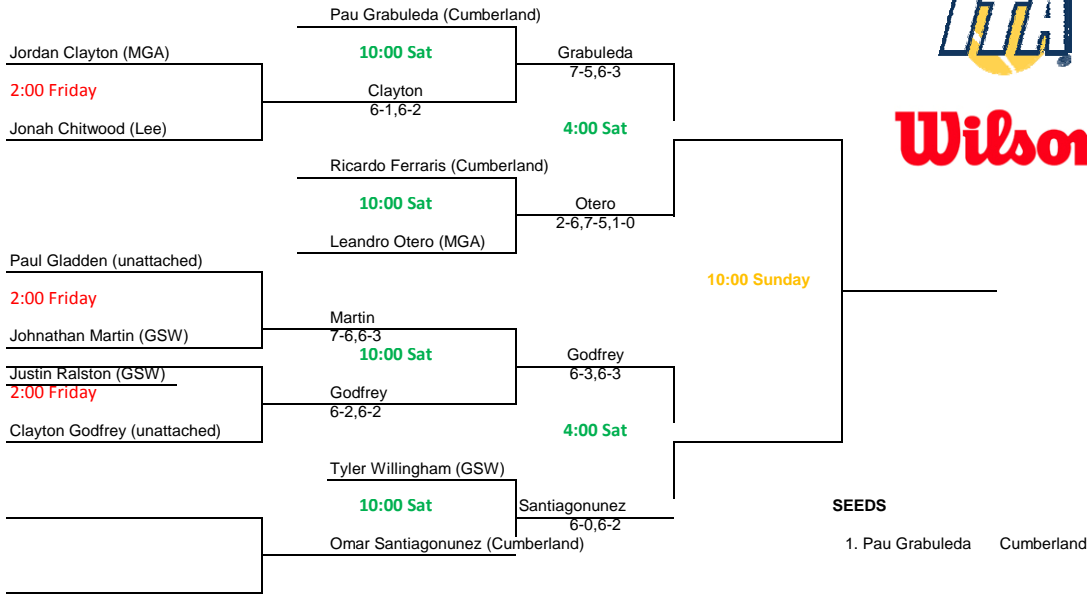

Women's B Doubles Round Robin

Winner determined by match record (head to head for tie breaker)

Middle Georgia State Fall Warmup
 An Intercollegiate Tennis Association Sanctioned Event
 Hosted by Middle Georgia State University Sept. 8th-10th

SEEDS

- | | | |
|----|--------------|------------|
| 1. | N. Rebello | MGA |
| 2. | R. Puertolas | Cumberlanc |
| 3. | | |
| 4. | | |

Backdraw matches will be played at same time a

Men's A Singles

Middle Georgia State Fall Warmup
 An Intercollegiate Tennis Association Sanctioned Event
 Hosted by Middle Georgia State University Sept. 8th-10th

SEEDS

- | | | |
|----|--------------|-------------|
| 1. | M. Perret | MGA |
| 2. | T. Lopes | Cumberlanc |
| 3. | B. Blackburn | Lee Univers |
| 4. | | |

Backdraw matches will be played at same time as main draw

Men's B Singles

Middle Georgia State Fall Warmup
 An Intercollegiate Tennis Association Sanctioned Event
 Hosted by Middle Georgia State University Sept. 8th-10th

SEEDS

- 1. Pau Grabuleda Cumberland

Men's C Singles