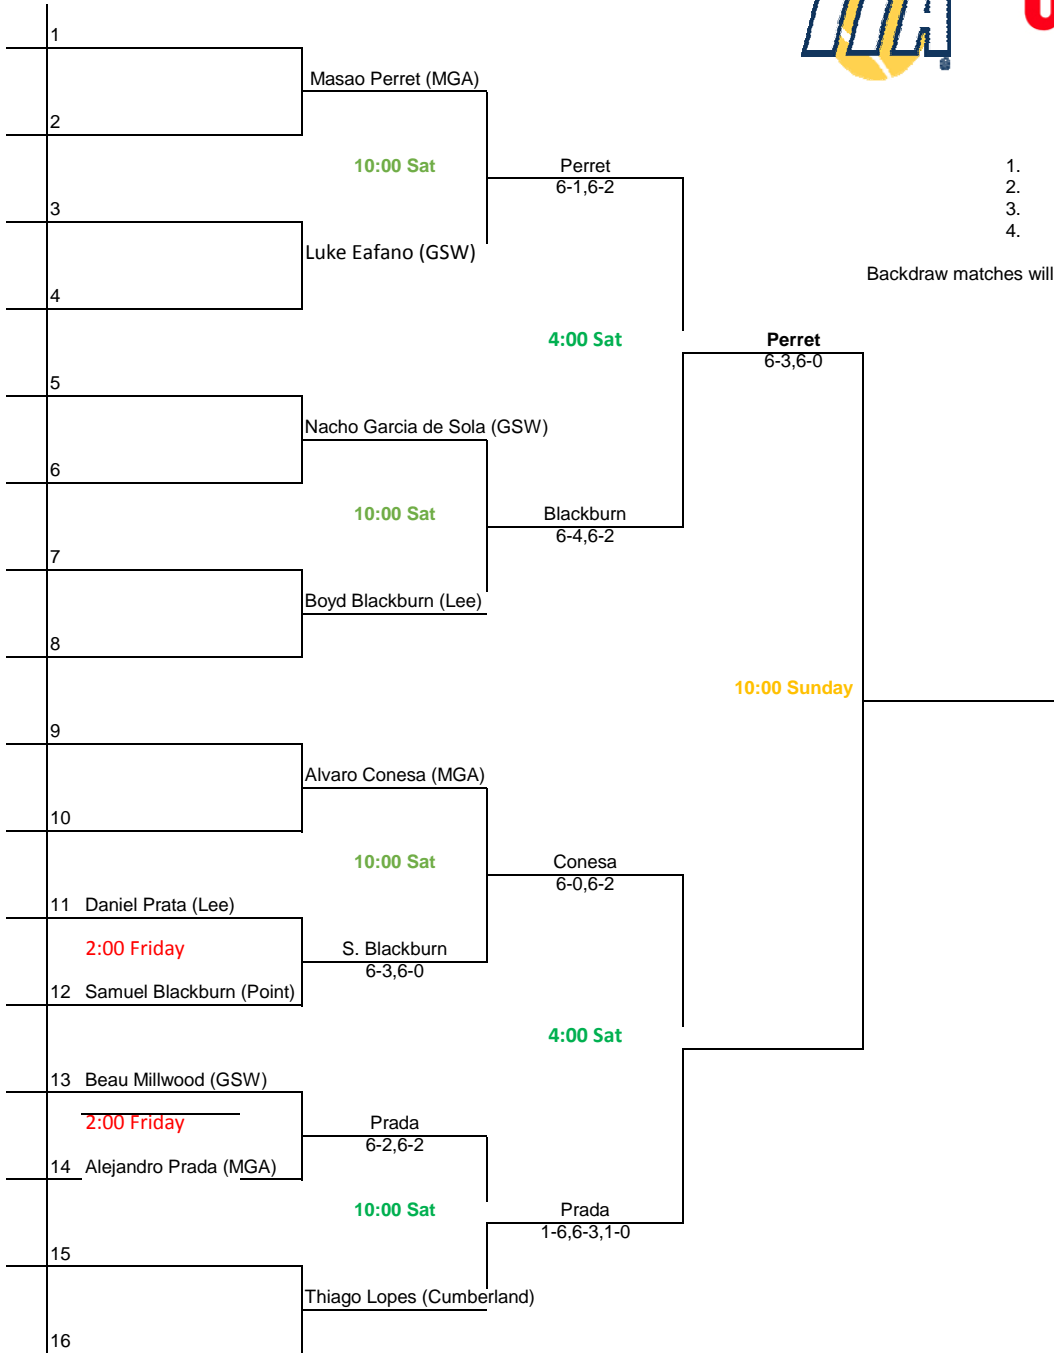

Women's B Doubles Round Robin

Winner determined by match record (head to head for tie breaker)

Middle Georgia State Fall Warmup
 An Intercollegiate Tennis Association Sanctioned Event
 Hosted by Middle Georgia State University Sept. 8th-10th

SEEDS

- | | | |
|----|--------------|------------|
| 1. | N. Rebello | MGA |
| 2. | R. Puertolas | Cumberlanc |
| 3. | | |
| 4. | | |

Backdraw matches will be played at same time a

Men's A Singles

Middle Georgia State Fall Warmup
 An Intercollegiate Tennis Association Sanctioned Event
 Hosted by Middle Georgia State University Sept. 8th-10th

SEEDS

- | | | |
|----|--------------|-------------|
| 1. | M. Perret | MGA |
| 2. | T. Lopes | Cumberlanc |
| 3. | B. Blackburn | Lee Univers |
| 4. | | |

Backdraw matches will be played at same time as main draw