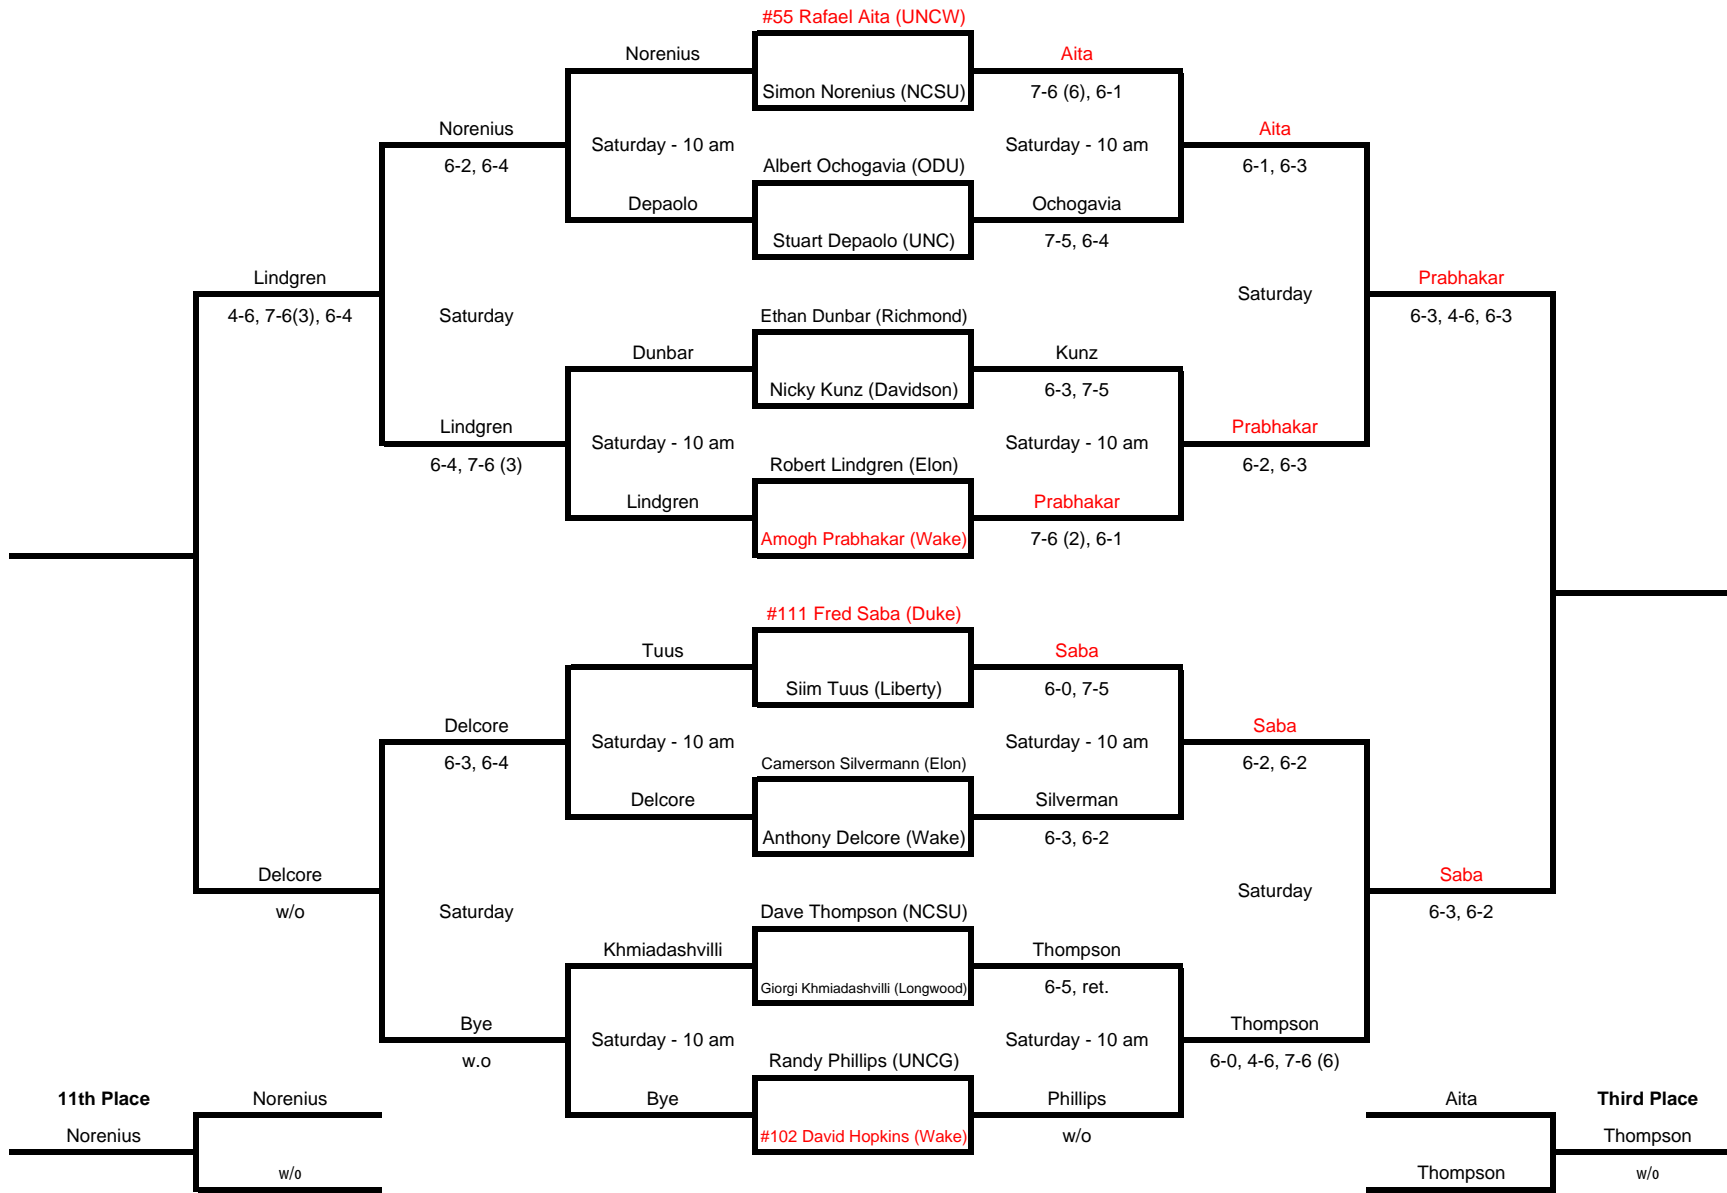

2012 WFU Fall Invite

October 12-14
Wake Forest Tennis Complex

A1 SINGLES

2012 WFU Fall Invite

October 12-14
Wake Forest Tennis Complex

A1 SINGLES

13th Place Bracket

Fifth Place Bracket