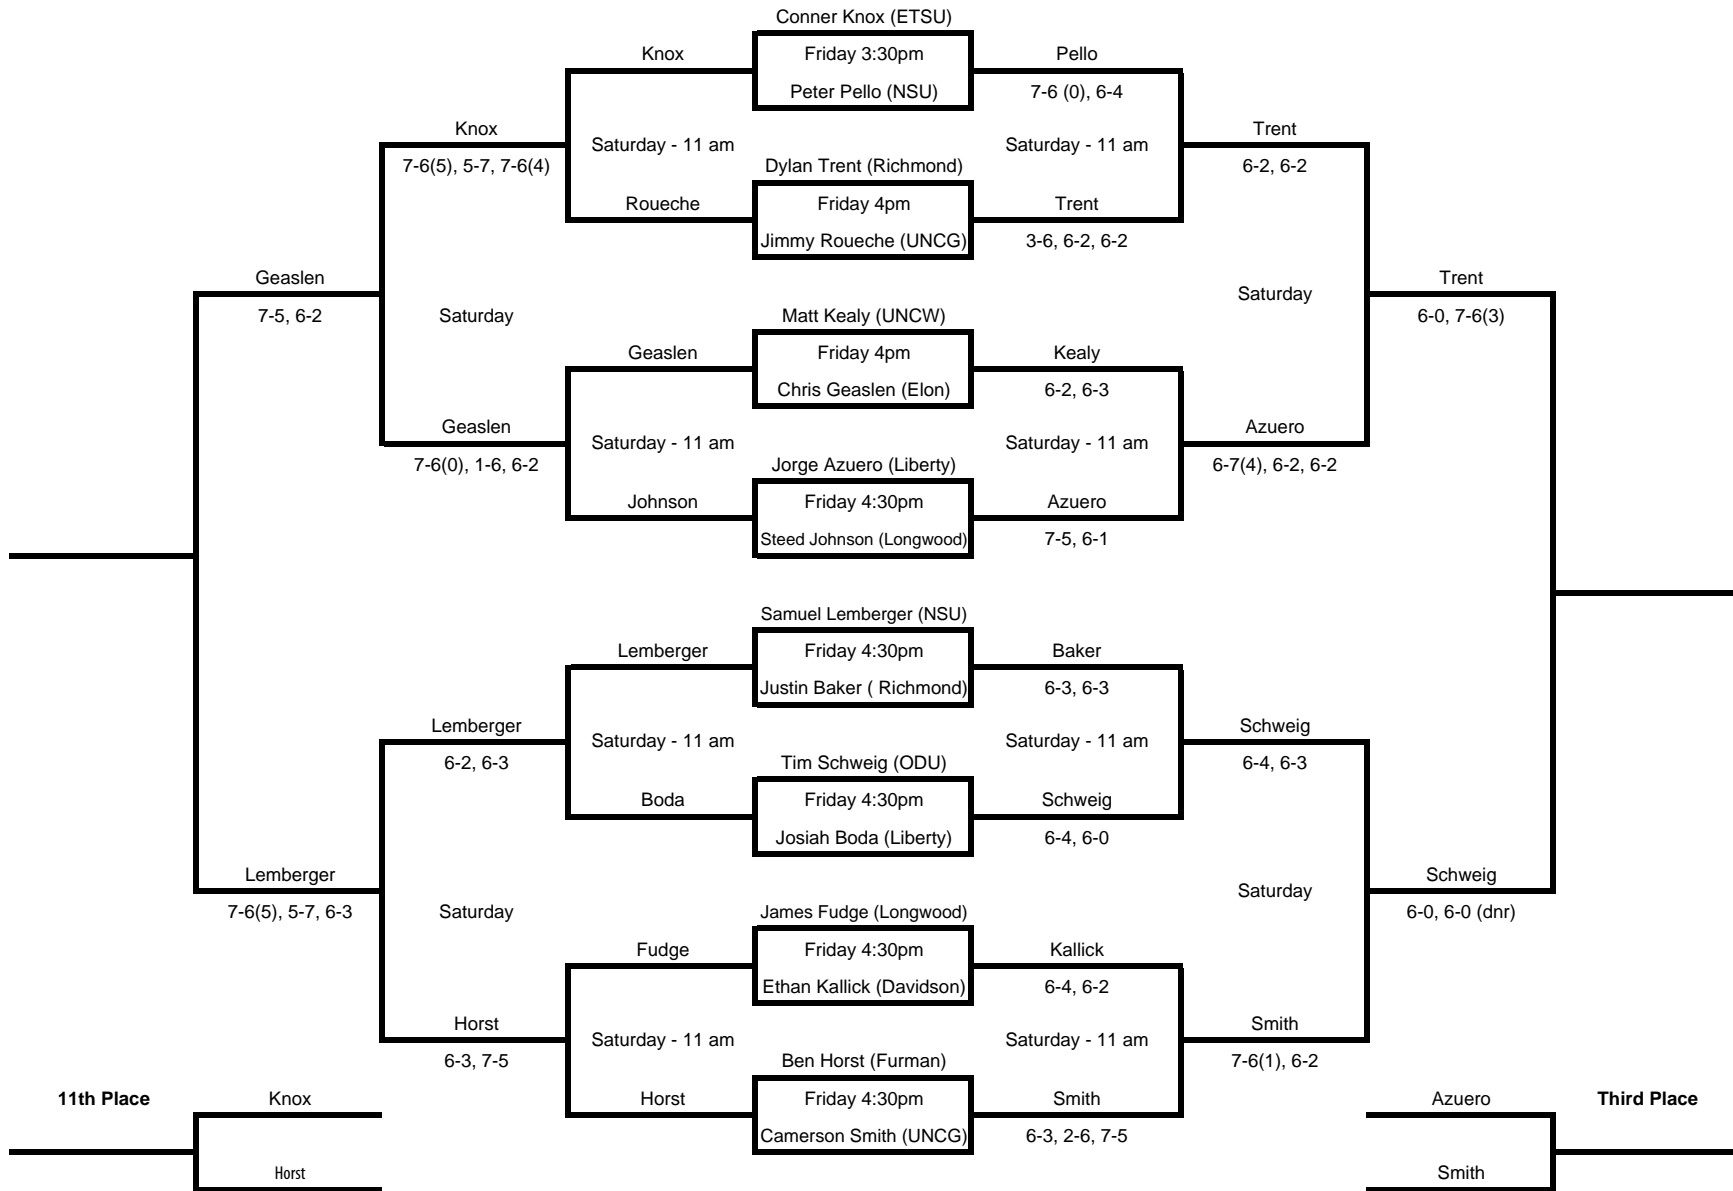

15th Place

Fifth Place Bracket

Glavin

7th Place

2012 WFU Fall Invite

October 12-14
Wake Forest Tennis Complex

D2 SINGLES

2012 WFU Fall Invite