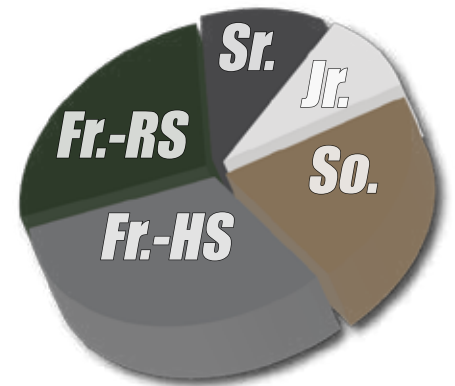

ROSTER BREAKDOWN

The 2014 Bemidji State football roster is comprised of players hailing from 11 different states including 53 from the state of Minnesota.

PRONUNCIATION

Isaac AANERUD	AH-nah-rude
KAMEEL AL-KHOURI	KAH-meel Ahl-KOR-ee
Damon BENHAM	BEN-am
Colton BLASCYK	BLAH-sik
Alex BURGESS	BUR-jess
NIKO DANIELLO	NEE-koh Dan-yell-oh
Mitchell ELBE	EL-BEE
Jakob ETTESTAD	Ett-eh-stead
Tucker FORSGREN	FORCE-gren
Justin GEDALY	Geh-DAH-lee
Joshua HAWN	Hahn
Jordan/Jessie HEIN	HINE
Nick KENEMORE	KEN-ah-more
Dan KIEBLER	KEEB-ler
Jake KRAUSE	KRAHW-zee
Mac MUELLER	MUH-ler
Chris NOSKOWIAK	Nah-SKO-ee-ak
Chris OSTBY	AHST-bee
JJ REINKE	REN-kee
Jared ROELOFS	roll-OFFS
Wyatt RUSSEK	RUSS-ik
Zach RYNNING	RUN-ing
George SAJENKO	Sah-JEN-koh
Brock SCHEVING	SKEV-ing
Zachary SINNEN	SIN-in
Bryan THOMASZEWSKI	tom-ah-SHEF-skee
Colton TRETSVEN	TRET-sven
Tyler USTERBOWSKI	oo-ster-BAHW-skee
John VOGELER	VOHG-ler
Trevor WETTLAUFER	Wet-LAH-fer
Jake WIRSCHING	WER-shing
Alex YANOSKO	Yah-NAH-skoh
Alex ZIEGLER	ZEE-gler
Coaches:	
Jeff TESCH	TESH
Rich JAHNER	YAH-ner
Rob AURICH	AH-rich
Del CIUCCI	CHOO-Chee